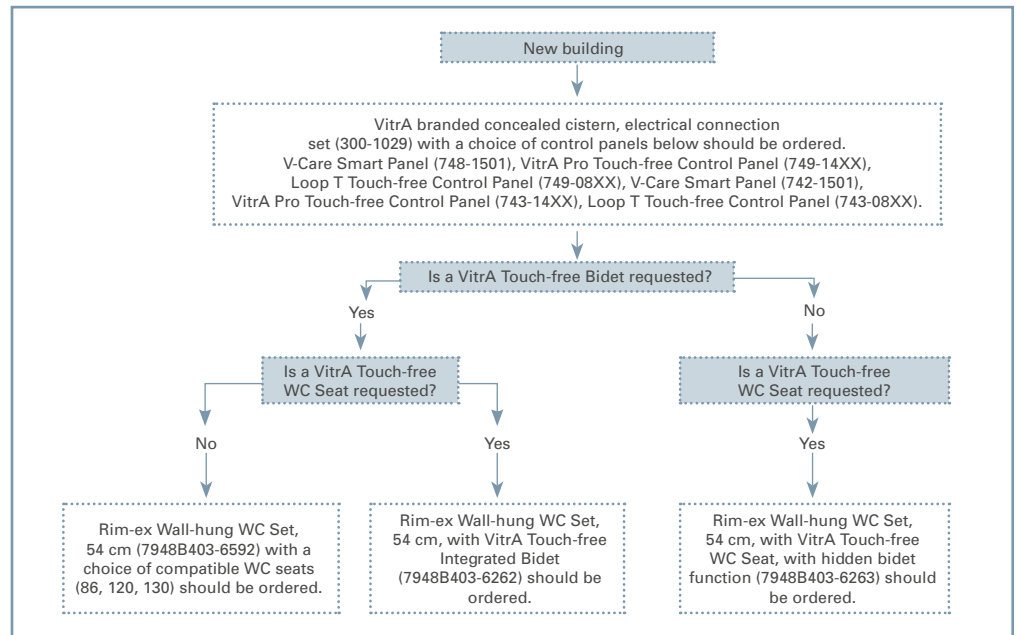

VitrA

Compatibility table

* The same purchasing tree can be used for item coded 4948.