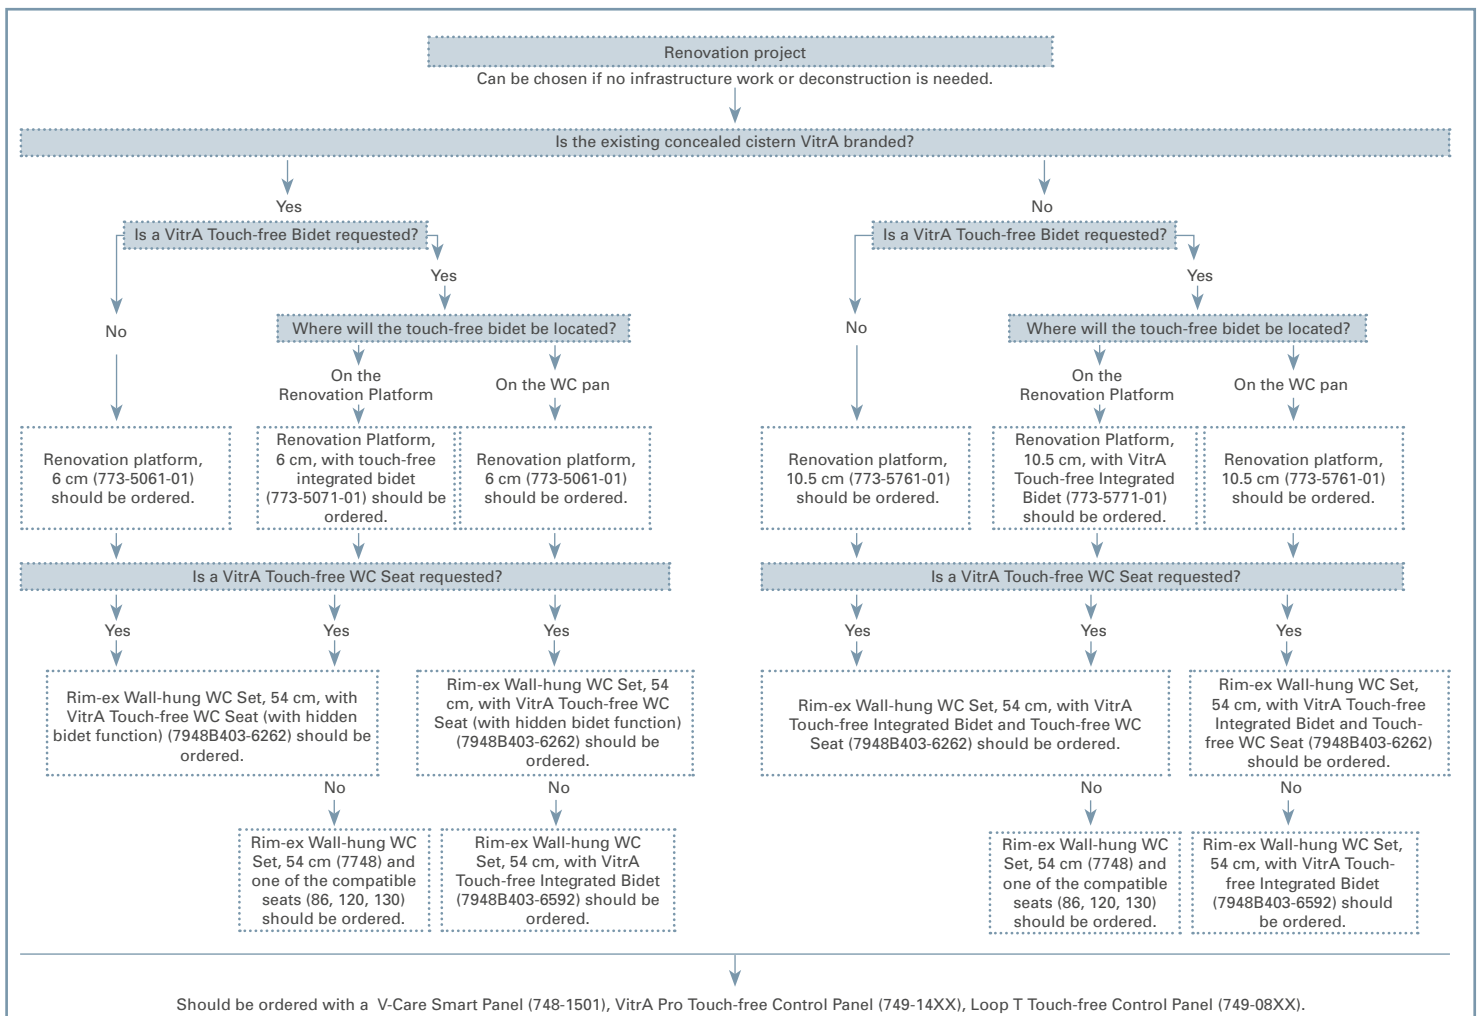

VitrA

Compatibility table

* The same purchasing tree can be used for item coded 4948.