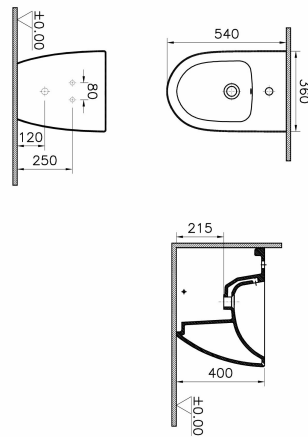

Name	Sento Floor Standing Bidet
Collection	Sento
Tap Hole Options	With Tap Hole
Color	White
Designer	VitrA Design Team
Overflow Hole	Yes
Certificate	CE
Certificate	EPD

Product Code: 5986B003-0288

---

## Description

Tap Hole, Overflow Hole, White

---

---

VitrA reserves the right to make changes in products and technical details without prior notice.

All drawings contain the necessary measurements which are subject to standard tolerances. For exact measurements, in particular for customized installation scenarios, it can only be taken from the finished ceramic product.