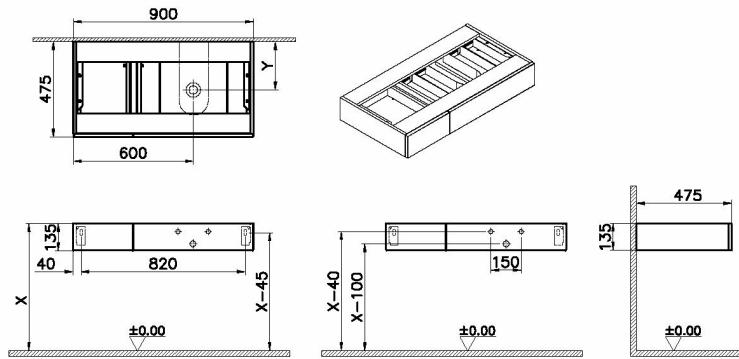

Name	Origin Counter with drawer
Collection	Origin
Depth (mm)	48 cm
Width (mm)	90 cm
Guarantee	2 Years
Height (mm)	14
Finish-Body	Thermoform
Finish-Front	Thermoform
Syphon	Not Included
Assembly	Wall-Hung
Color	Flat Oak
Designer	VitrA Design Team

Product Code: 65678

Description

90 cm, flat oak, with right syphon hole

Not: "X" ve "Y" ölçüleri kullanılacak lavabo tipine göre değişiklik göstermektedir.

VitrA reserves the right to make changes in products and technical details without prior notice.

All drawings contain the necessary measurements which are subject to standard tolerances. For exact measurements, in particular for customized installation scenarios, it can only be taken from the finished ceramic product.