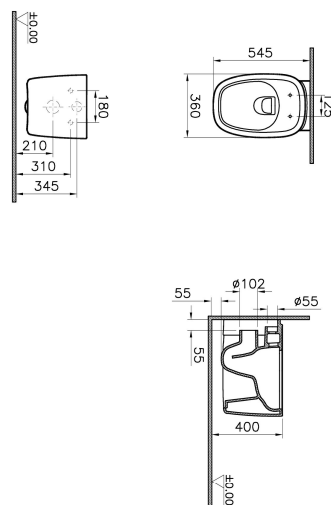

Name	Plural Rim-Ex Wall Hung WC
Collection	Plural
Color	Matte Black
Designer	Terri Pecora
Size	55 cm
Bidet pipe access	Without Bidet Function
Certificate	EPD

Product Code: 7830B483-0075

Description

Without Bidet Function, 55 cm, Matte Black

VitrA reserves the right to make changes in products and technical details without prior notice.

All drawings contain the necessary measurements which are subject to standard tolerances. For exact measurements, in particular for customized installation scenarios, it can only be taken from the finished ceramic product.