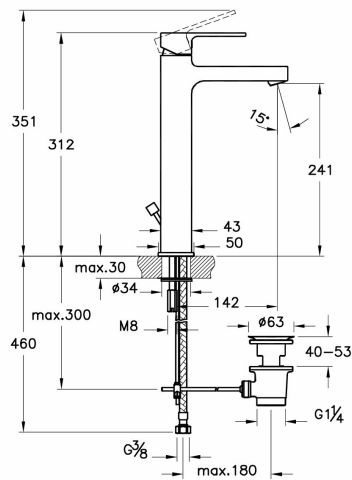

Name	Q-Line Basin Mixer
Collection	Q-Line
Brand	VitrA
Mounting type	Standard
Finish	Chrome
Cartridge	35Mm Ceramic Disc Cartridge
Water Label Class	A
Guarantee	10 Years
Designer	VitrA Design Team
Color	Chrome

Product Code: A40980EXP

Description

With Pop-Up (For Bowls)

VitrA reserves the right to make changes in products and technical details without prior notice.

All drawings contain the necessary measurements which are subject to standard tolerances. For exact measurements, in particular for customized installation scenarios, it can only be taken from the finished ceramic product.