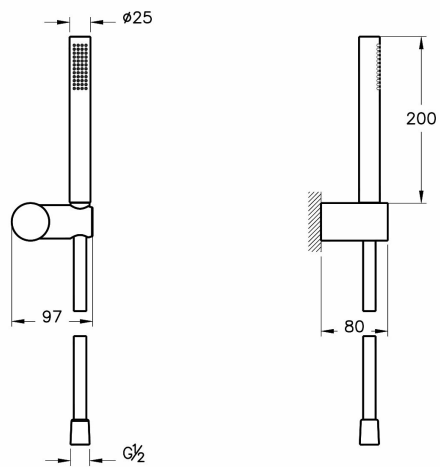

Name	Origin 1F Handshower Set
Collection	Origin
Brand	VitrA
Finish	Matt Black
Guarantee	5 Years
Designer	VitrA Design Team
Awards	Good Design
Color	Matte Black

Product Code: A4554336

Description

VitrA reserves the right to make changes in products and technical details without prior notice.

All drawings contain the necessary measurements which are subject to standard tolerances. For exact measurements, in particular for customized installation scenarios, it can only be taken from the finished ceramic product.