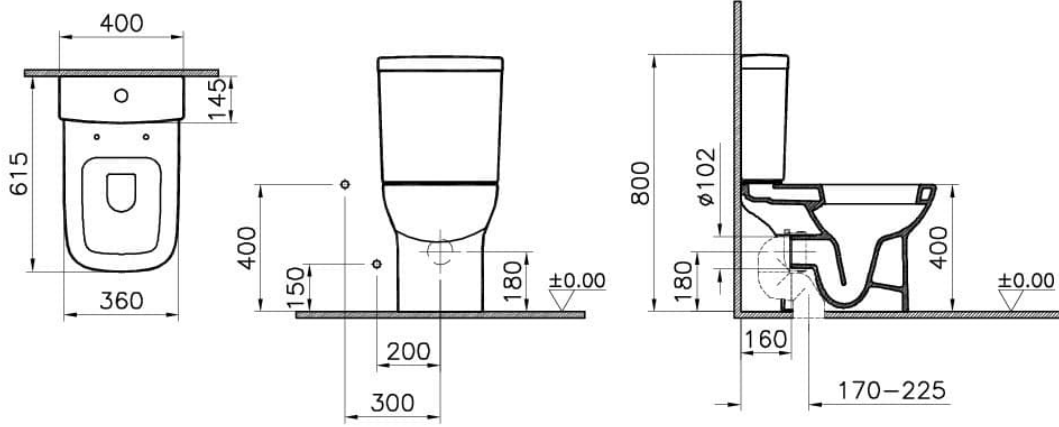

Collection:

Technical Specifications

Bidet Function	With bidet pipe
Bidet Nozzle Detail	Standard
Body Material	VC- Vitreous China
Colour	
Design Shape	Squarish
Designer	VALUE: Noa
Dimensions	62
Inner Shape	Wash-down
Installation Detail	Floor Mounted - Single
Material	VALUE: Hygiene
OB/BTW	Open back
Rim Feature	Box-Rim

Toilet Height from Floor	400 mm
--------------------------	--------

Warranty Period (Years)	10
-------------------------	----

2A Technical Drawing

Standart baglanti
Standard connection
Standard Verbindung