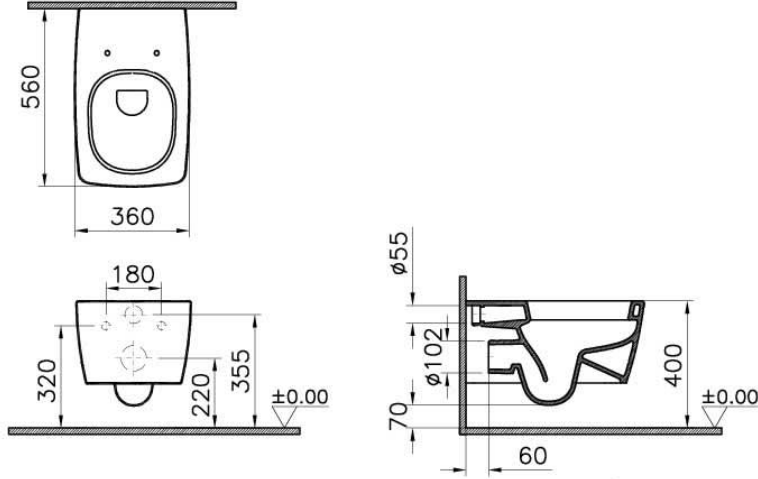

Collection:

Technical Specifications

Awards	Good Design
Bidet Function	Without bidet pipe
Body Material	VC- Vitreous China
Certificates	VALUE: LGA
Colour	
Design Shape	Squarish
Designer	VALUE: Noa
Dimensions	56
Inner Shape	Wash-down
Installation Detail	Concealed Installation
Material	VALUE: Hygiene
Packaged Dimensions (W×D×H)	430 x 390 x 605

Rim Feature	Box-Rim
-------------	---------

Toilet Height from Floor	400 mm
--------------------------	--------

Warranty Period (Years)	10
-------------------------	----

2A Technical Drawing

* Duvar kalınlığına göre ilave boru gerekebilir

* Additional pipe may be required as to wall thickness