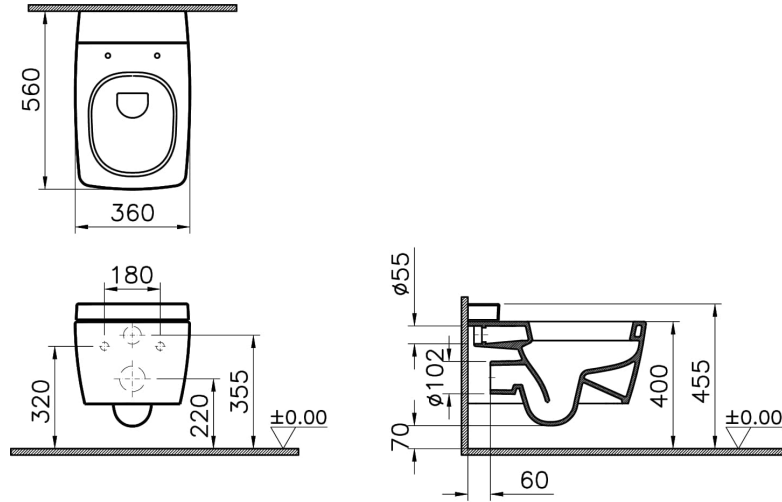

Collection:

Technical Specifications

Bidet Function	Without bidet pipe
Body Material	VC- Vitreous China
Colour	
Design Shape	Squarish
Designer	VALUE: Noa
Dimensions	56
Fresh	Yes
Inner Shape	Wash-down
Installation Detail	Concealed Installation
Material	VALUE: Hygiene
Packaged Dimensions (W×D×H)	430 x 390 x 605
Rim Feature	Box-Rim

Special Solutions	Fresh
Toilet Height from Floor	400 mm
Warranty Period (Years)	10

2A Technical Drawing

* Duvar kalınlığına göre ilave boru gerekebilir

* Additional pipe may be required as to wall thickness