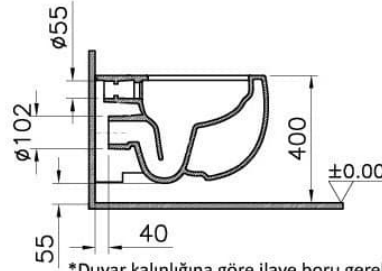

VitrA

Memoria Wall-Hung WC

Product Code: 5885B401-0101

Collection:

Technical Specifications

Awards	German Design
Bidet Function	Without bidet pipe
Body Material	VC- Vitreous China
Colour	
Design Shape	Oval
Designer	VALUE: Christophe Pillet
Dimensions	54
Inner Shape	Wash-down
Installation Detail	Concealed Installation
Material	VALUE: VitraClean
Packaged Dimensions (W×D×H)	450 x 380 x 575
Rim Feature	Rim-ex

Toilet Height from Floor	400 mm
--------------------------	--------

Warranty Period (Years)	10
-------------------------	----

2A Technical Drawing

*Duvar kalınlığına göre ilave boru gerekebilir.

*Additional pipe may be required due to wall thickness

*Ein zusätzliches Ablaufrohr ist je nach Wandstärke erforderlich