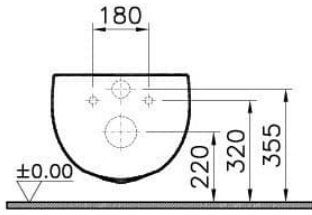

VitrA

Memoria Wall-Hung WC

Product Code: 5885B401-0101

Collection:

Technical Specifications

Awards	German Design
Bidet Function	Without bidet pipe
Body Material	VC- Vitreous China
Colour	
Design Shape	Oval
Designer	VALUE: Christophe Pillet
Dimensions	54
Inner Shape	Wash-down
Installation Detail	Concealed Installation
Material	VALUE: VitraClean
Packaged Dimensions (W×D×H)	450 x 380 x 575
Rim Feature	Rim-ex

Toilet Height from Floor	400 mm
--------------------------	--------

Warranty Period (Years)	10
-------------------------	----

2A Technical Drawing

*Duvar kalınlığına göre ilave boru gerekebilir.

*Additional pipe may be required due to wall thickness