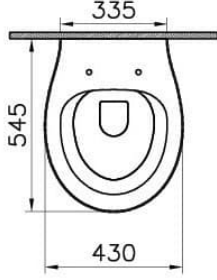

VitrA

Memoria Wall-Hung WC

Product Code: 5885B401-0101

Collection:

Technical Specifications

Awards	German Design
Bidet Function	Without bidet pipe
Body Material	VC- Vitreous China
Colour	
Design Shape	Oval
Designer	VALUE: Christophe Pillet
Dimensions	54
Inner Shape	Wash-down
Installation Detail	Concealed Installation
Material	VALUE: VitraClean
Packaged Dimensions (W×D×H)	450 x 380 x 575
Rim Feature	Rim-ex

Toilet Height from Floor	400 mm
--------------------------	--------

Warranty Period (Years)	10
-------------------------	----

2A Technical Drawing

*Duvar kalınlığına göre ilave boru gerekebilir.

*Additional pipe may be required due to wall thickness