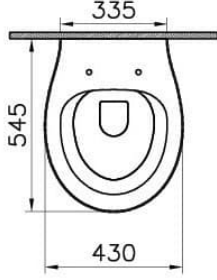

Collection:

Technical Specifications

Awards	German Design
Bidet Function	Without bidet pipe
Body Material	VC- Vitreous China
Certificates	VALUE: CE
Colour	
Design Shape	Oval
Designer	VALUE: Christophe Pillet
Dimensions	54
Inner Shape	Wash-down
Installation Detail	Concealed Installation
Material	VALUE: VitraClean
Packaged Dimensions (W×D×H)	450 x 380 x 575

Rim Feature	Rim-ex
Toilet Height from Floor	400 mm
Warranty Period (Years)	10

2A Technical Drawing

*Duvar kalınlığına göre ilave boru gerekebilir.

*Additional pipe may be required due to wall thickness

*Ein zusätzliches Ablaufrohr ist je nach Wandstärke erforderlich