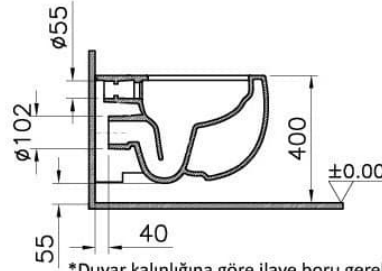

Collection:

Technical Specifications

Awards	German Design
Bidet Function	Without bidet pipe
Body Material	VC- Vitreous China
Certificates	VALUE: CE
Colour	
Design Shape	Oval
Designer	VALUE: Christophe Pillet
Dimensions	54
Inner Shape	Wash-down
Installation Detail	Concealed Installation
Material	VALUE: VitraClean
Packaged Dimensions (W×D×H)	450 x 380 x 575

Rim Feature	Rim-ex
Toilet Height from Floor	400 mm
Warranty Period (Years)	10

2A Technical Drawing

*Duvar kalınlığına göre ilave boru gerekebilir.

*Additional pipe may be required due to wall thickness

*Ein zusätzliches Ablaufrohr ist je nach Wandstärke erforderlich