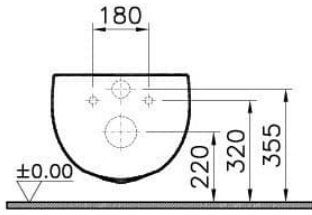

Collection:

Technical Specifications

Awards	German Design
Bidet Function	Without bidet pipe
Body Material	VC- Vitreous China
Certificates	VALUE: CE
Colour	
Design Shape	Oval
Designer	VALUE: Christophe Pillet
Dimensions	54
Inner Shape	Wash-down
Installation Detail	Concealed Installation
Material	VALUE: VitraClean
Packaged Dimensions (W×D×H)	450 x 380 x 575

Rim Feature	Rim-ex
Toilet Height from Floor	400 mm
Warranty Period (Years)	10

2A Technical Drawing

*Duvar kalınlığına göre ilave boru gerekebilir.

*Additional pipe may be required due to wall thickness

*Ein zusätzliches Ablaufrohr ist je nach Wandstärke erforderlich