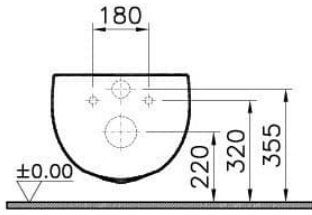

2A Technical Drawing

*Duvar kalınlığına göre ilave boru gerekebilir.

*Additional pipe may be required due to wall thickness

*Ein zusätzliches Ablaufrohr ist je nach Wandstärke erforderlich