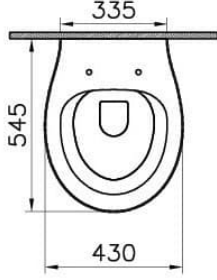

2A Technical Drawing

*Duvar kalınlığına göre ilave boru gerekebilir.

*Additional pipe may be required due to wall thickness

*Ein zusätzliches Ablaufrohr ist je nach Wandstärke erforderlich