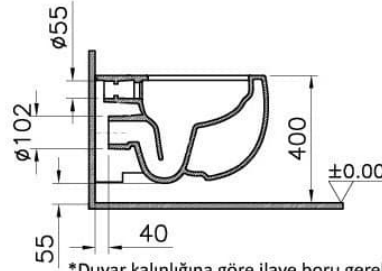

2A Technical Drawing

*Duvar kalınlığına göre ilave boru gerekebilir.

*Additional pipe may be required due to wall thickness

*Ein zusätzliches Ablaufrohr ist je nach Wandstärke erforderlich