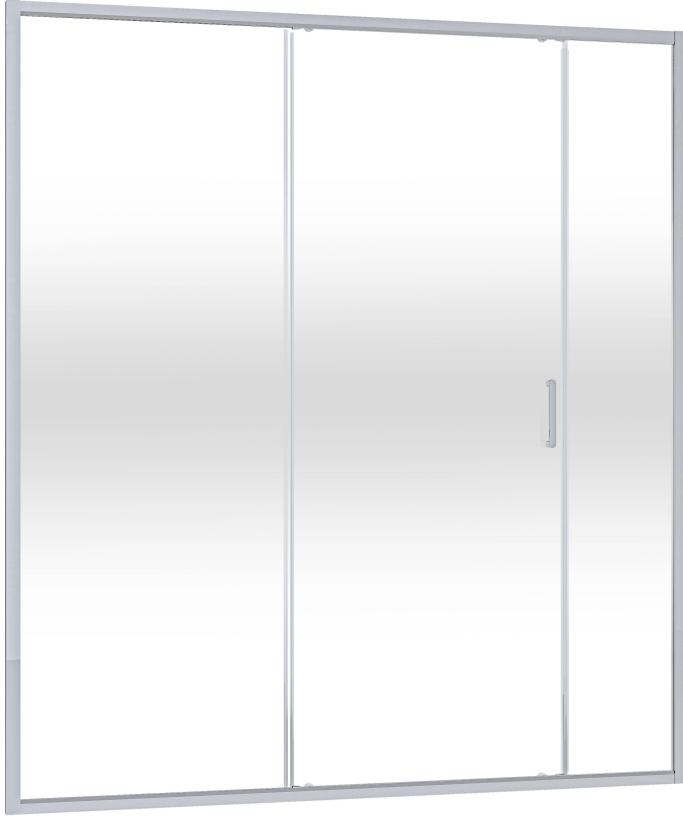

VitrA

**Sliding Front Panel : 180 cm (Shiny Silver Frame
Serigraphy Glass)**

Product Code: 65650002291

Collection: Universal

Technical Specifications

| | |
|-----------------------------|--------------------------|
| Body Material | Aluminum composite |
| Cabinet Glass Feature | Degrade |
| Cabinet Glass Thickness | 6 |
| Cabinet Glass Type | ŞEFFAF |
| Colour | |
| Cuttable | 3 |
| Designer | VALUE: VitrA Design Team |
| Material | VALUE: - |
| Packaged Dimensions (W×D×H) | 80 x 22 x 200 |
| Series | Universal |
| Special Needs | Yes |
| Warranty Period (Years) | 2 |