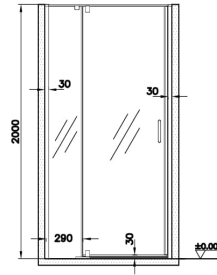

Collection: Universal

Technical Specifications

Body Material	Aluminum composite
Cabinet Glass Feature	Degrade
Cabinet Glass Thickness	6
Cabinet Glass Type	ŞEFFAF
Colour	
Cuttable	3
Designer	VALUE: VitrA Design Team
Material	VALUE: -
Packaged Dimensions (W×D×H)	70 x 12 x 208
Series	Universal
Special Needs	Yes
Warranty Period (Years)	2

VitrA

Open Hinge Front Panel : 100 cm (Shiny Silver Frame
Serigraphy Glass)

Product Code: 65650002388

2A Technical Drawing

VitrA Global
vitra@eczacibasi.com.tr

<https://www.vitr global.com/> - <https://www.instagram.com/vitrabathrooms/>