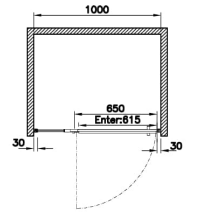

Collection: Universal

Technical Specifications

Body Material	Aluminum composite
Cabinet Glass Feature	Degrade
Cabinet Glass Thickness	6
Cabinet Glass Type	ŞEFFAF
Colour	
Cuttable	3
Designer	VALUE: VitrA Design Team
Material	VALUE: -
Packaged Dimensions (W×D×H)	70 x 12 x 208
Series	Universal
Special Needs	Yes
Warranty Period (Years)	2

VitrA

Open Hinge Front Panel : 100 cm (Shiny Silver Frame
Serigraphy Glass)

Product Code: 65650002388

2A Technical Drawing

VitrA Global
vitra@eczacibasi.com.tr

<https://www.vitr global.com/> - <https://www.instagram.com/vitrabathrooms/>