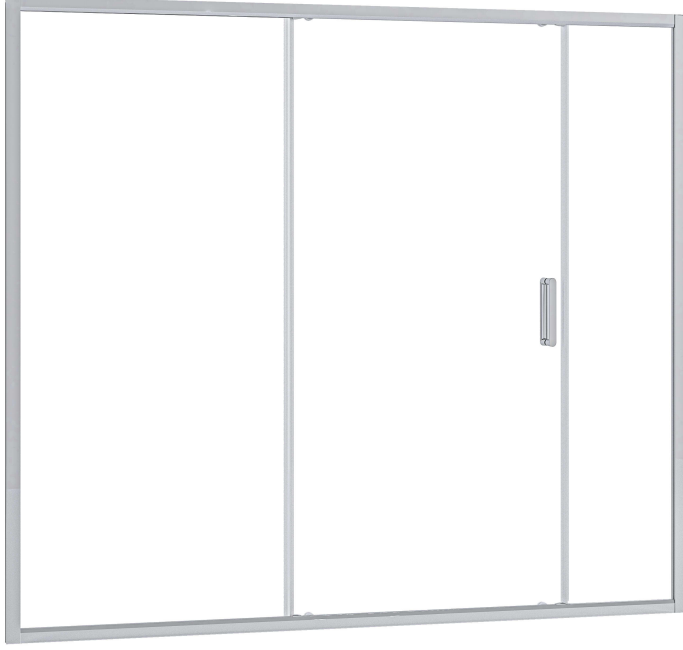

## Sliding, Bathtub : Front Panel 190 cm + Protect Plus Glass Shiny Silver Frame

Product Code: 65650002471

Collection: Universal

### Technical Specifications

Body Material	Aluminum composite
Cabinet Glass Feature	Transparent- Protect Plus
Cabinet Glass Thickness	6
Cabinet Glass Type	ŞEFFAF
Colour	
Cuttable	3
Designer	VALUE: VitrA Design Team
Material	VALUE: -
Packaged Dimensions (W×D×H)	90 x 22 x 160
Series	Universal
Special Needs	Yes
Warranty Period (Years)	2