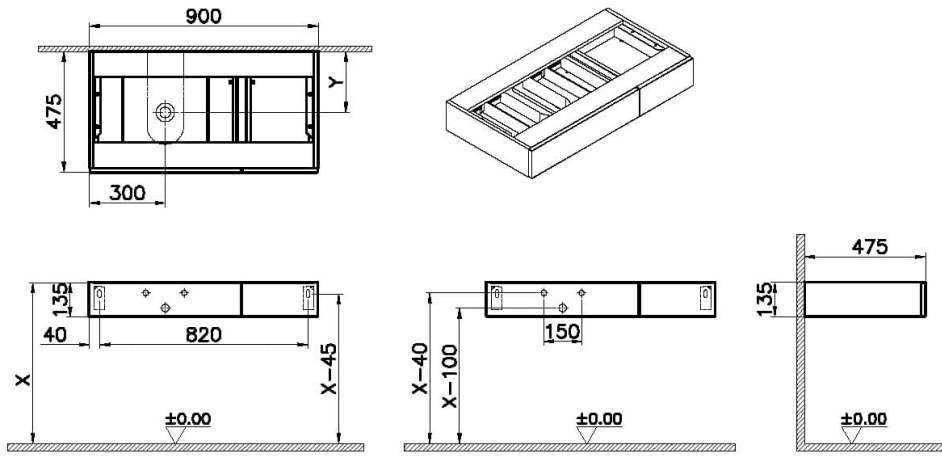

Collection: Origin

Technical Specifications

Awards	Good Design
Body Coating	PVC
Body Material	MDF
Certificates	VALUE: -
Colour	
Complementary Product	A4515934
Connection Type	Wall hung
Designer	VALUE: VitrA Design Team
Dimensions	90
Double Mirror	VALUE: -
Drawer/Door Option	1 drawer
Front Coating	VALUE: PVC

Front Material	MDF
Full Extension	Yes
Handle	No handle
Handle Material	VALUE: -
LED Lighting	No
Material	VALUE: PVC
Number of Doors	VALUE: 1
Packaged Dimensions (W×D×H)	950 x 526 x 185
Series	Origin
Socket Box	VALUE: -
Soft Close	Yes
Warranty Period (Years)	2

2A Technical Drawing

Not: "X" ve "Y" ölçüleri kullanılacak lavabo tipine göre değişiklik göstermektedir.