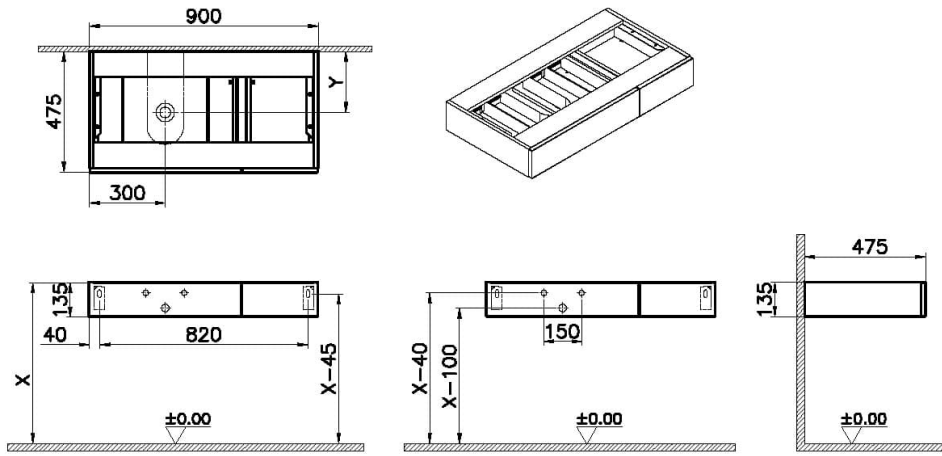

Collection: Origin

Technical Specifications

Awards	Good Design
Body Coating	PVC
Body Material	MDF
Certificates	VALUE: -
Colour	
Complementary Product	A4515934
Connection Type	Wall hung
Designer	VALUE: VitrA Design Team
Dimensions	90
Double Mirror	VALUE: -
Drawer/Door Option	1 drawer
Front Coating	VALUE: PVC

Front Material	MDF
Full Extension	Yes
Handle	No handle
Handle Material	VALUE: -
LED Lighting	No
Material	VALUE: PVC
Number of Doors	VALUE: 1
Packaged Dimensions (W×D×H)	950 x 526 x 185
Series	Origin
Socket Box	VALUE: -
Soft Close	Yes
Warranty Period (Years)	2

2A Technical Drawing

Not: "X" ve "Y" ölçüleri kullanılacak lavabo tipine göre değişiklik göstermektedir.