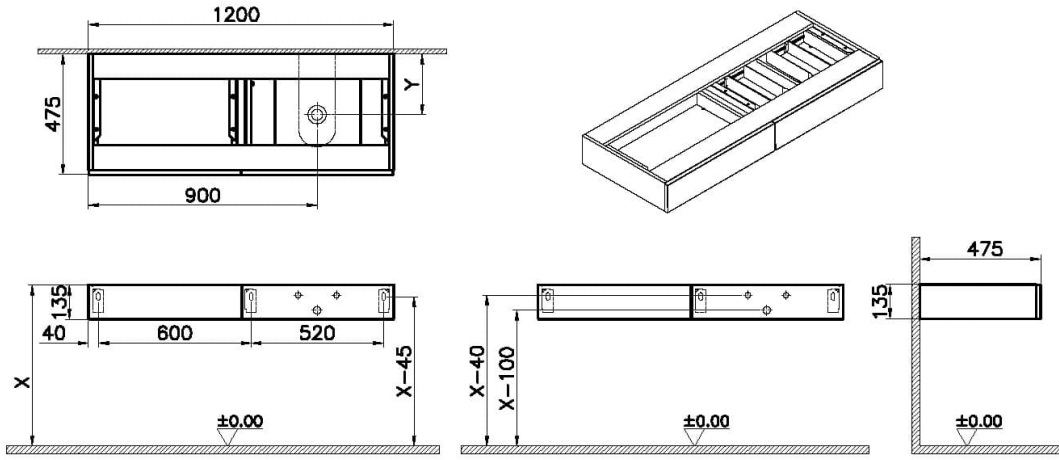

Technical Specifications

Awards	Good Design
Body Coating	PVC
Body Material	MDF
Certificates	VALUE: -
Colour	
Complementary Product	A4515934
Connection Type	Wall hung
Designer	VALUE: VitrA Design Team
Dimensions	120
Double Mirror	VALUE: -
Drawer/Door Option	1 drawer
Front Coating	VALUE: PVC

Front Material	MDF
Full Extension	Yes
Handle	No handle
Handle Material	VALUE: -
LED Lighting	No
Material	VALUE: PVC
Number of Doors	VALUE: 1
Packaged Dimensions (W×D×H)	1250 x 526 x 185
Series	Origin
Socket Box	VALUE: -
Soft Close	Yes
Warranty Period (Years)	2

2A Technical Drawing

Not: "X" ve "Y" ölçüleri kullanılacak lavabo tipine göre değişiklik göstermektedir.