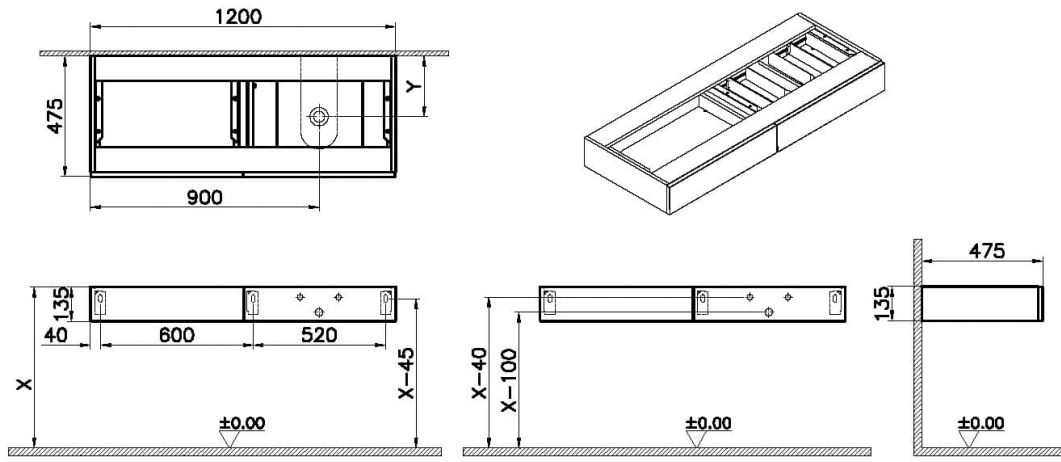

Technical Specifications

Awards	Good Design
Body Coating	PVC
Body Material	MDF
Certificates	VALUE: -
Colour	
Complementary Product	A4515934
Connection Type	Wall hung
Designer	VALUE: VitrA Design Team
Dimensions	120
Double Mirror	VALUE: -
Drawer/Door Option	1 drawer
Front Coating	VALUE: PVC

Front Material	MDF
Full Extension	Yes
Handle	No handle
Handle Material	VALUE: -
LED Lighting	No
Material	VALUE: PVC
Number of Doors	VALUE: 1
Packaged Dimensions (W×D×H)	1250 x 526 x 185
Series	Origin
Socket Box	VALUE: -
Soft Close	Yes
Warranty Period (Years)	2

2A Technical Drawing

Not: "X" ve "Y" ölçüleri kullanılacak lavabo tipine göre değişiklik göstermektedir.