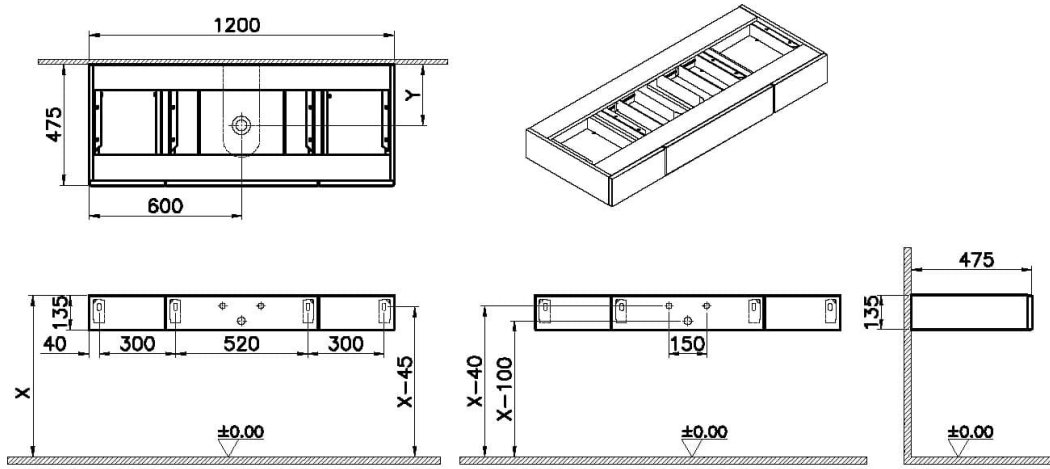

VitrA

Origin Counter

Product Code: 65688

Technical Specifications

Awards	Good Design
Body Coating	PVC
Body Material	MDF
Certificates	VALUE: -
Colour	
Complementary Product	A4515934
Connection Type	Wall hung
Designer	VALUE: VitrA Design Team
Dimensions	120
Double Mirror	VALUE: -
Drawer/Door Option	1 drawer
Front Coating	VALUE: PVC

Front Material	MDF
Full Extension	Yes
Handle	No handle
Handle Material	VALUE: -
LED Lighting	No
Material	VALUE: PVC
Number of Doors	VALUE: 1
Packaged Dimensions (W×D×H)	1250 x 526 x 185
Series	Origin
Socket Box	VALUE: -
Soft Close	Yes
Warranty Period (Years)	2

2A Technical Drawing

Not: "X" ve "Y" ölçüleri kullanılacak lavabo tipine göre değişiklik göstermektedir.

Note: "X" and "Y" dimensions vary according to the type of sink to be used.