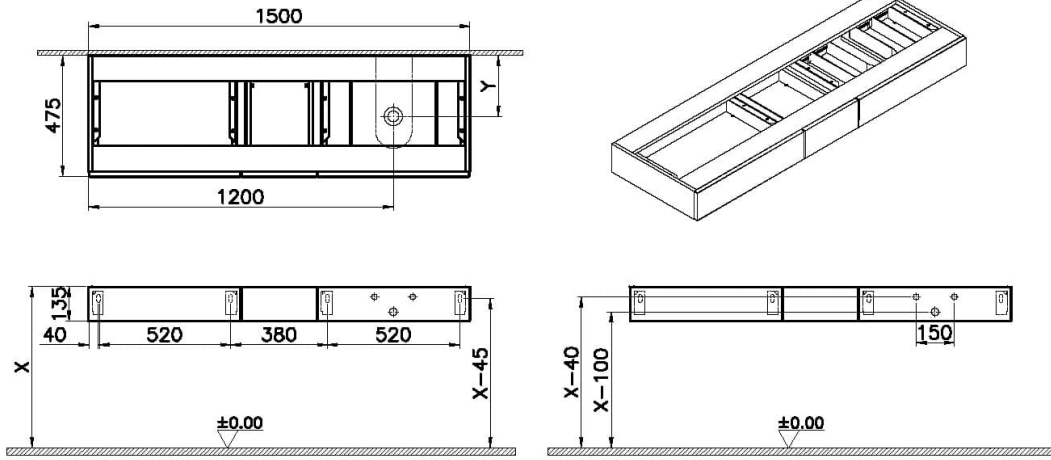

### Technical Specifications

Awards	Good Design
Body Coating	PVC
Body Material	MDF
Certificates	VALUE: -
Colour	
Complementary Product	A4515934
Connection Type	Wall hung
Designer	VALUE: VitrA Design Team
Dimensions	150
Double Mirror	VALUE: -
Drawer/Door Option	1 drawer
Front Coating	VALUE: PVC

Front Material	MDF
Full Extension	Yes
Handle	No handle
Handle Material	VALUE: -
LED Lighting	No
Material	VALUE: PVC
Number of Doors	VALUE: 1
Packaged Dimensions (W×D×H)	200 x 526 x 185
Series	Origin
Socket Box	VALUE: -
Soft Close	Yes
Warranty Period (Years)	2

## 2A Technical Drawing

Not: "X" ve "Y" ölçüleri kullanılacak lavabo tipine göre değişiklik göstermektedir.