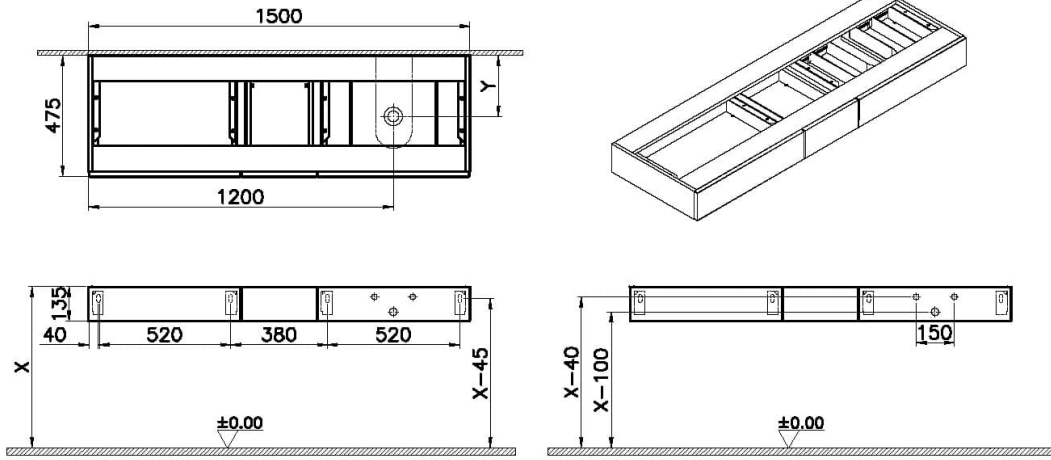

## Technical Specifications

Awards	Good Design
Body Coating	PVC
Body Material	MDF
Certificates	VALUE: -
Colour	
Complementary Product	A4515934
Connection Type	Wall hung
Designer	VALUE: VitrA Design Team
Dimensions	150
Double Mirror	VALUE: -
Drawer/Door Option	1 drawer
Front Coating	VALUE: PVC

Front Material	MDF
Full Extension	Yes
Handle	No handle
Handle Material	VALUE: -
LED Lighting	No
Material	VALUE: PVC
Number of Doors	VALUE: 1
Packaged Dimensions (W×D×H)	200 x 526 x 185
Series	Origin
Socket Box	VALUE: -
Soft Close	Yes
Warranty Period (Years)	2

## 2A Technical Drawing

Not: "X" ve "Y" ölçüleri kullanılacak lavabo tipine göre değişiklik göstermektedir.