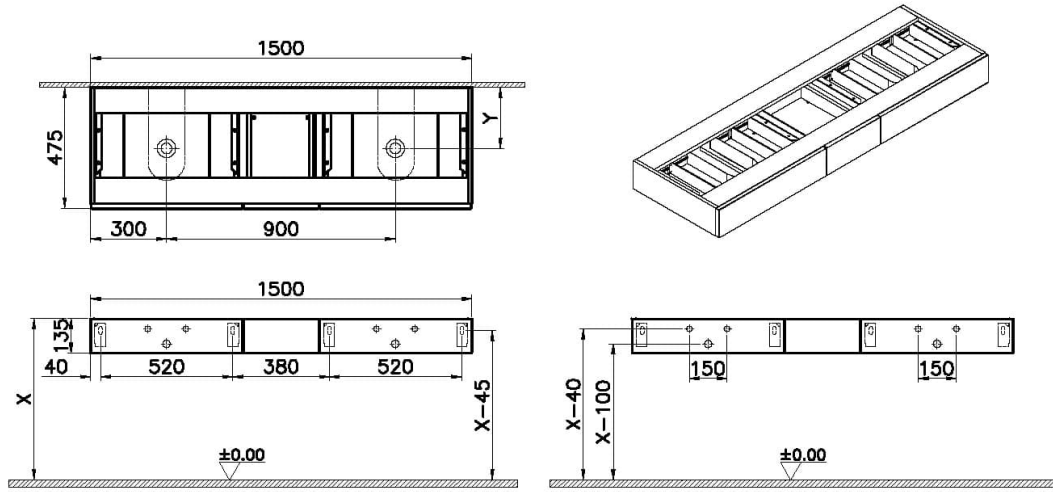

Technical Specifications

Awards	Good Design
Body Coating	PVC
Body Material	MDF
Certificates	VALUE: -
Colour	
Complementary Product	A4515934
Connection Type	Wall hung
Designer	VALUE: VitrA Design Team
Dimensions	150
Double Mirror	VALUE: -
Drawer/Door Option	1 drawer
Front Coating	VALUE: PVC

Front Material	MDF
Full Extension	Yes
Handle	No handle
Handle Material	VALUE: -
LED Lighting	No
Material	VALUE: PVC
Number of Doors	VALUE: 1
Packaged Dimensions (W×D×H)	200 x 526 x 185
Series	Origin
Socket Box	VALUE: -
Soft Close	Yes
Warranty Period (Years)	2

2A Technical Drawing

Not: "X" ve "Y" ölçüleri kullanılacak lavabo tipine göre değişiklik göstermektedir.