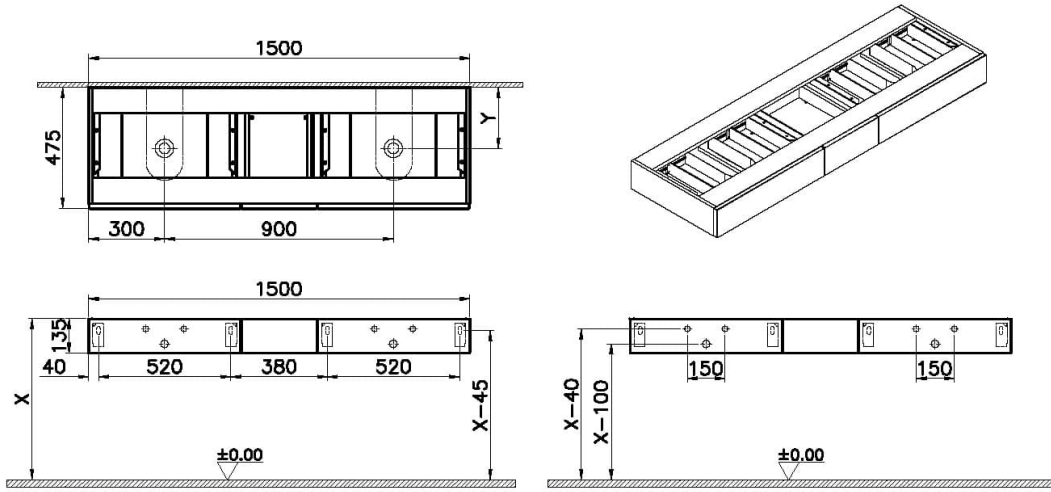

### Technical Specifications

Awards	Good Design
Body Coating	PVC
Body Material	MDF
Certificates	VALUE: -
Colour	
Complementary Product	A4515934
Connection Type	Wall hung
Designer	VALUE: VitrA Design Team
Dimensions	150
Double Mirror	VALUE: -
Drawer/Door Option	1 drawer
Front Coating	VALUE: PVC

Front Material	MDF
Full Extension	Yes
Handle	No handle
Handle Material	VALUE: -
LED Lighting	No
Material	VALUE: PVC
Number of Doors	VALUE: 1
Packaged Dimensions (W×D×H)	200 x 526 x 185
Series	Origin
Socket Box	VALUE: -
Soft Close	Yes
Warranty Period (Years)	2

## 2A Technical Drawing

Not: "X" ve "Y" ölçüleri kullanılacak lavabo tipine göre değişiklik göstermektedir.