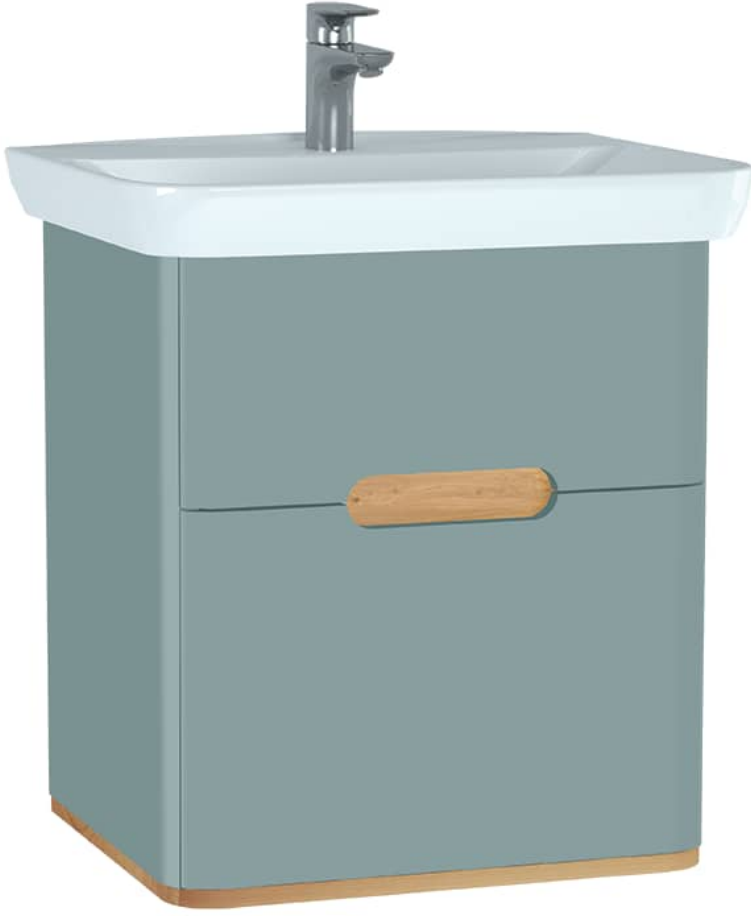

## Sento Washbasin Unit

Product Code: 65876

Collection: Sento

### Technical Specifications

Awards	Good Design
Body Coating	PVC
Body Material	MDF
Certificates	VALUE: -
Colour	
Complementary Product	61069
Connection Type	Wall hung
Designer	VALUE: VitrA Design Team
Dimensions	65
Double Mirror	VALUE: -
Drawer/Door Option	2 Drawers
Driver IP	IP67

Driver Watt	3 W
Energy Label	G
Front Coating	VALUE: PVC
Front Material	MDF
Full Extension	Yes
Handle	No handle
Handle Material	VALUE: -
Included Basin Code	5946B003-0001
Kelvin	3000K
LED IP	IP44
LED Lighting	Yes
Leg Option	No
Lighting Switch Type	Motion sensor
Lighting Type	Ambiance LED
Lumen	110 LM

Material	VALUE: PVC
Number of Doors	VALUE: 2
Packaged Dimensions (W×D×H)	598 x 494 x 666
Series	Sento
Siphon	Syphon Not Included
Siphon Cut-out	No
Socket Box	VALUE: -
Soft Close	Yes
Tap Hole Option	1 Faucet Hole
Touch-free Products	Yes
Towel Holder	No
Warranty Period (Years)	2
Washbasin Color	Glossy White
Washbasin Position	Middle
Washbasin Type	Ceramic Vanity