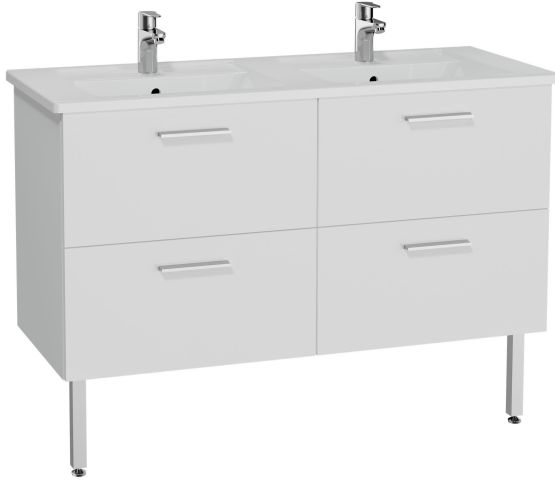

## Mia Set

Product Code: 66075

Collection:

## Technical Specifications

Body Coating	Melamine
Body Material	Chipboard
Certificates	VALUE: -
Colour	
Connection Type	Wall hung
Designer	VALUE: VitrA Design Team
Dimensions	120
Double Mirror	VALUE: -
Drawer/Door Option	4 Drawers
Driver Watt	3 W
Energy Label	F
Front Coating	VALUE: Melamine

## Mia Set

Product Code: 66075

Front Material	Chipboard
Full Extension	No
Handle	Short Bar Handle
Handle Material	VALUE: Plastic
Included Basin Code	7038B003-0001
Kelvin	6500K
LED IP	IP44
LED Lighting	Yes
Leg Material	Stainless steel
Leg Option	Yes
Lighting Switch Type	Room Key
Lighting Type	Faucet with LED Lighting
Lumen	420 LM
Material	VALUE: Melamine
Number of Doors	VALUE: -

## Mia Set

Product Code: 66075

**Packaged Dimensions (W×D×H)** 1214 x 510 x 654

**Siphon** Syphon Included

**Siphon Cut-out** Yes

**Socket Box** VALUE: -

**Soft Close** Yes

**Tap Hole Option** 2 Faucet Holes