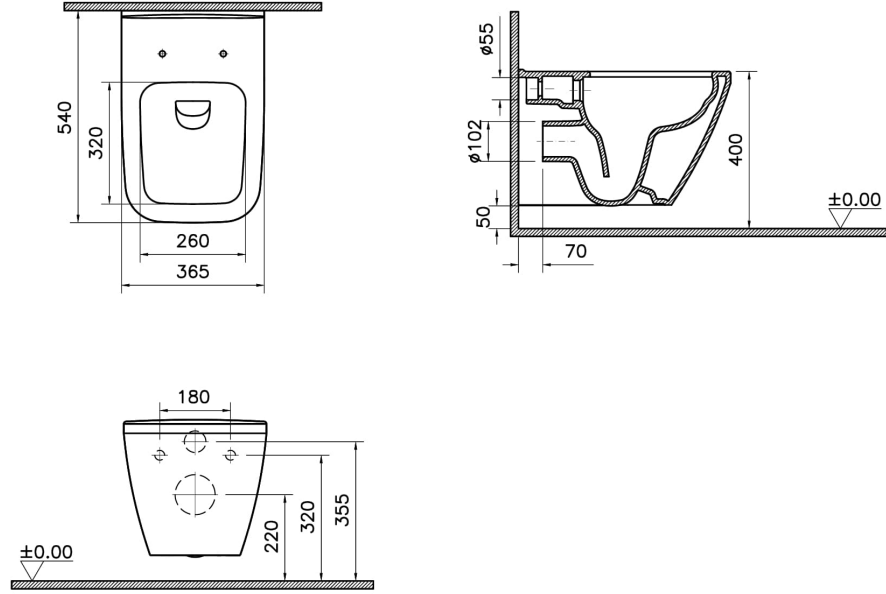

Collection:

Technical Specifications

Bidet Function	Without bidet pipe
Body Material	VC- Vitreous China
Certificates	VALUE: CE
Colour	
Design Shape	Squarish
Designer	VALUE: VitrA Design Team
Dimensions	55
Inner Shape	Wash-down
Installation Detail	Concealed Installation
Material	VALUE: Hygiene
Packaged Dimensions (W×D×H)	405 x 385 x 560
Rim Feature	Rim-ex

Toilet Height from Floor	400 mm
--------------------------	--------

Warranty Period (Years)	10
-------------------------	----

2A Technical Drawing

*Duvar kalınlığına göre ilave boru gerekebilir.

*Additional pipe may be required due to wall thickness

*Ein zusätzliches Ablaufrohr ist je nach Wandstärke erforderlich