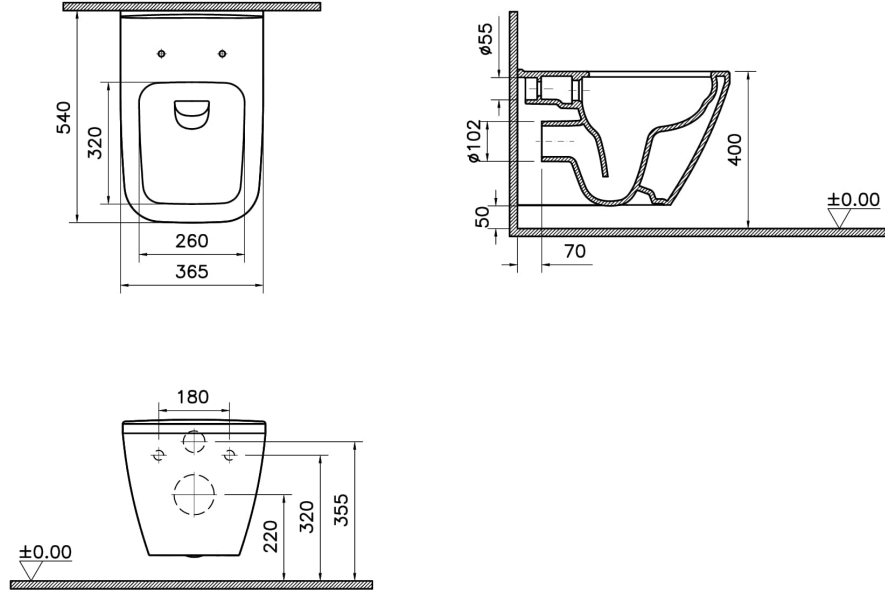

Collection:

Technical Specifications

Bidet Function	Without bidet pipe
Body Material	VC- Vitreous China
Certificates	VALUE: -
Colour	
Design Shape	Squarish
Designer	VALUE: VitrA Design Team
Dimensions	55
Inner Shape	Wash-down
Installation Detail	Concealed Installation
Material	VALUE: Hygiene
Packaged Dimensions (W×D×H)	405 x 385 x 560
Rim Feature	Rim-ex

VitrA

Integra Square Wall-Hung WC

Product Code: 7082B003-0075

Toilet Height from Floor	400 mm
--------------------------	--------

Warranty Period (Years)	10
-------------------------	----

2A Technical Drawing

*Duvar kalınlığına göre ilave boru gerekebilir.

*Additional pipe may be required due to wall thickness

*Ein zusätzliches Ablaufrohr ist je nach Wandstärke erforderlich