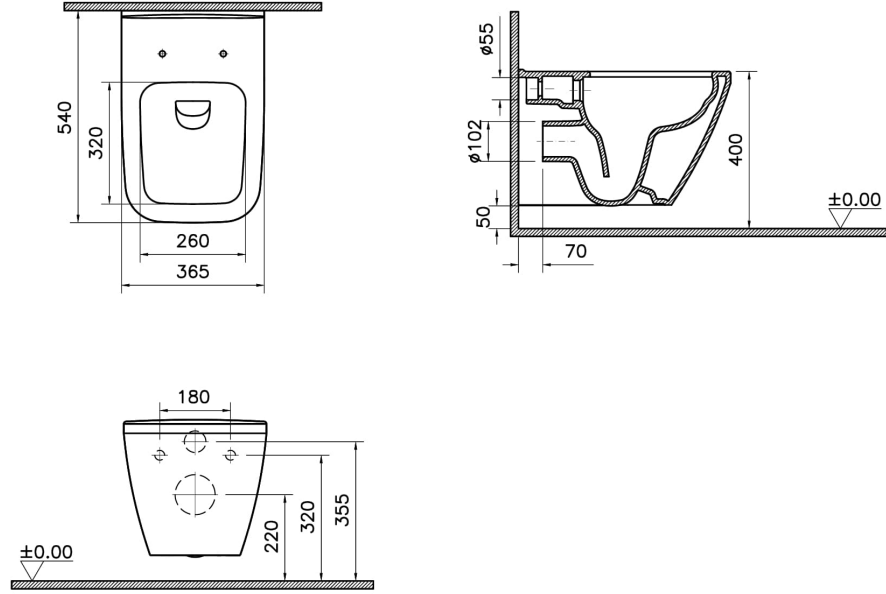

Collection:

Technical Specifications

| | |
|-----------------------------|--------------------------|
| Bidet Function | Without bidet pipe |
| Body Material | VC- Vitreous China |
| Colour | |
| Design Shape | Squarish |
| Designer | VALUE: VitrA Design Team |
| Dimensions | 55 |
| Inner Shape | Wash-down |
| Installation Detail | Concealed Installation |
| Material | VALUE: Hygiene |
| Packaged Dimensions (WxDxH) | 405 x 385 x 560 |
| Rim Feature | Rim-ex |
| Toilet Height from Floor | 400 mm |

VitrA

Integra Square Wall-Hung WC

Product Code: 7082B083-0075

Warranty Period (Years)

10

VitrA Global

vitra@eczacibasi.com.tr

<https://www.vitr global.com/> - <https://www.instagram.com/vitrabathrooms/>

2A Technical Drawing

*Duvar kalınlığına göre ilave boru gerekebilir.

*Additional pipe may be required due to wall thickness

*Ein zusätzliches Ablaufrohr ist je nach Wandstärke erforderlich