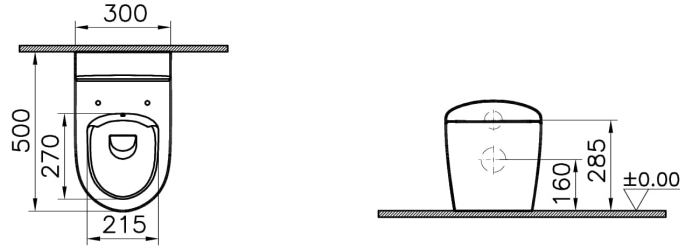

2A Technical Drawing