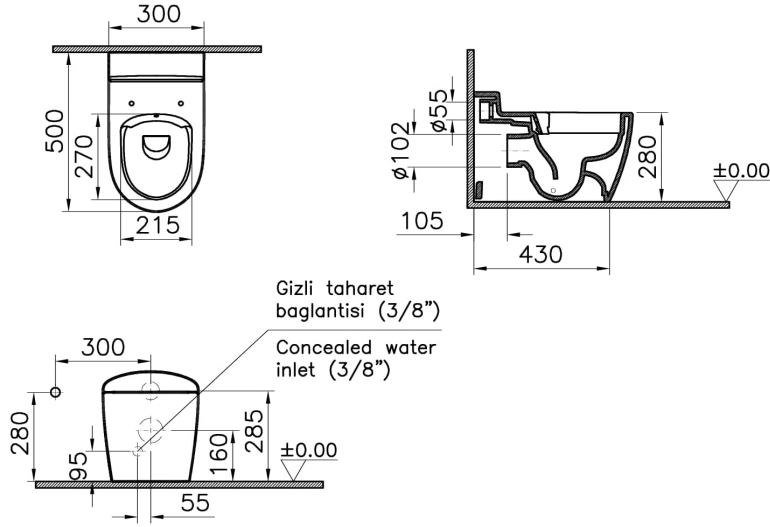

## Technical Specifications

Bidet Function	With bidet pipe
Bidet Nozzle Detail	Standard
Body Material	VC- Vitreous China
Colour	
Design Shape	Round
Designer	VALUE: VitrA Design Team
Dimensions	50
Inner Shape	Wash-down
Installation Detail	Floor Mounted by Sides-Single
Material	VALUE: Hygiene
OB/BTW	Back-to-wall
Packaged Dimensions (W×D×H)	395 x 375 x 525

Rim Feature	SmoothFlush
-------------	-------------

Series	Sento Kids
--------	------------

Special Solutions	Children
-------------------	----------

Toilet Height from Floor	280 mm
--------------------------	--------

## 2A Technical Drawing

\*Duvar kalınlığına göre ilave boru gerekebilir.

\*Additional pipe may be required due to wall thickness

\*Ein zusätzliches Ablaufrohr ist je nach Wandstärke erforderlich