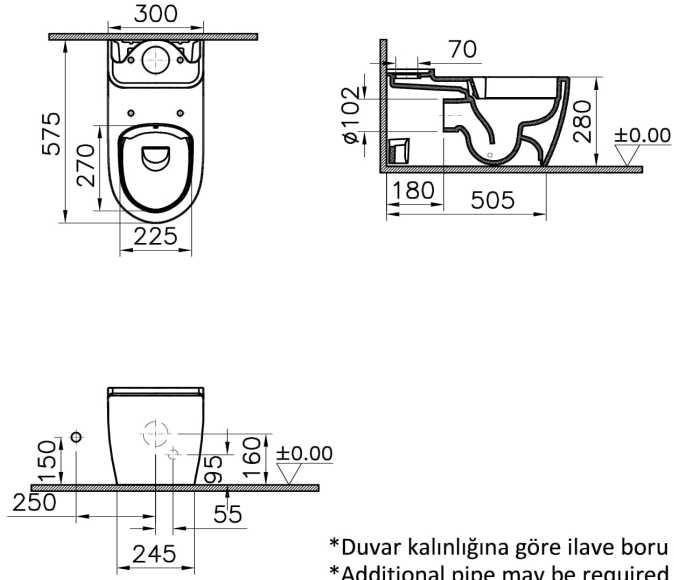

Collection:

Technical Specifications

Awards	Good Design
Bidet Function	Without bidet pipe
Body Material	VC- Vitreous China
Colour	
Design Shape	Round
Designer	VALUE: VitrA Design Team
Dimensions	58
Hole Detail	Without hole on the side
Inner Shape	Wash-down
Installation Detail	Floor Mounted by Sides-Single
Material	VALUE: Hygiene
OB/BTW	Back-to-wall

Packaged Dimensions (WxDxH) 645 x 330 x 325

Rim Feature SmoothFlush

Special Solutions Children

Toilet Height from Floor 280 mm

Warranty Period (Years) 10

2A Technical Drawing

- *Düvar kalınlığına göre ilave boru gerekebilir.
- *Additional pipe may be required due to wall thickness
- *Ein zusätzliches Ablaufrohr ist je nach Wandstärke erforderlich