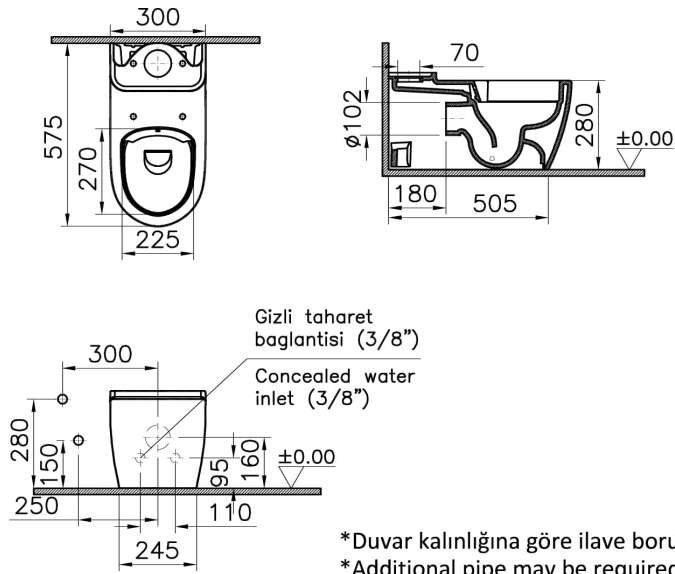

VitrA

Sento Kids Close-coupled WC

Product Code: 7362B003-0610

Collection: Sento Kids

Technical Specifications

Bidet Function	With bidet pipe
Bidet Nozzle Detail	Standard
Body Material	VC- Vitreous China
Colour	
Design Shape	Round
Designer	VALUE: Vitra Design Team
Dimensions	58
Hole Detail	Without hole on the side
Inner Shape	Wash-down
Installation Detail	Floor Mounted by Sides-Single
Material	VALUE: Hygiene
OB/BTW	Back-to-wall

Packaged Dimensions (WxDxH) 645 x 330 x 325

Rim Feature SmoothFlush

Series Sento Kids

Special Solutions Children

Toilet Height from Floor 280 mm

Warranty Period (Years) 10

2A Technical Drawing

- * Duvar kalınlığına göre ilave boru gerekebilir.
- * Additional pipe may be required due to wall thickness
- * Ein zusätzliches Ablaufrohr ist je nach Wandstärke erforderlich