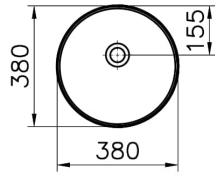

Collection: Geo

Technical Specifications

| | |
|-----------------------------|---------------------|
| Body Material | FFC- Fire Fine Clay |
| Colour | |
| Countertop Usage | Bowl |
| Design Shape | Round |
| Designer | VALUE: Pentagon |
| Dimensions | 38 x 38 |
| Material | VALUE: Hygiene |
| Overflow Detail | Without Overflow |
| Packaged Dimensions (WxDxH) | 415 x 185 x 440 |
| Series | Geo |
| Siphon | Syphon Not Included |
| Tap Hole Detail | Without Tap Hole |

VitrA

Geo Bowl

Product Code: 7421B001-0016

Warranty Period (Years) 10

Waste Set Not included waste set

2A Technical Drawing

Countertop use
Tezgahüstü kullanım
Aufsatzwaschtisch