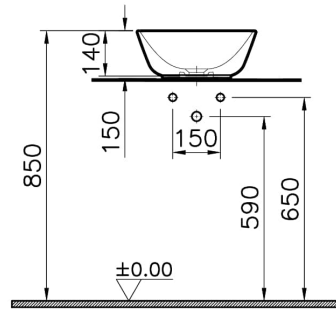

Collection: Geo

Technical Specifications

| | |
|-----------------------------|---------------------|
| Body Material | FFC- Fire Fine Clay |
| Colour | |
| Countertop Usage | Bowl |
| Design Shape | Round |
| Designer | VALUE: Pentagon |
| Dimensions | 38 x 38 |
| Material | VALUE: Hygiene |
| Overflow Detail | Without Overflow |
| Packaged Dimensions (WxDxH) | 415 x 185 x 440 |
| Series | Geo |
| Siphon | Syphon Not Included |
| Tap Hole Detail | Without Tap Hole |

VitrA

Geo Bowl

Product Code: 7421B001-0016

Warranty Period (Years) 10

Waste Set Not included waste set

2A Technical Drawing

Countertop use
Tezgahüstü kullanım
Aufsatzwaschtisch