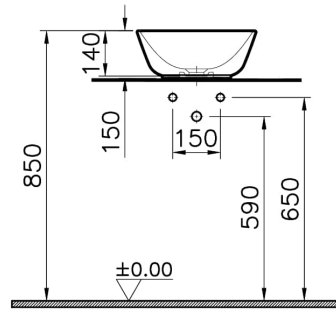

Collection: Geo

Technical Specifications

Body Material	FFC- Fire Fine Clay
Colour	
Countertop Usage	Bowl
Design Shape	Round
Designer	VALUE: Pentagon
Dimensions	38 x 38
Material	VALUE: Hygiene
Overflow Detail	Without Overflow
Packaged Dimensions (W×D×H)	415 x 185 x 440
Series	Geo
Siphon	Syphon Not Included
Tap Hole Detail	Without Tap Hole

VitrA

Geo Bowl

Product Code: 7421B003-0016

Warranty Period (Years) 10

Waste Set Not included waste set

2A Technical Drawing

Countertop use
Tezgahüstü kullanım
Aufsatzwaschtisch