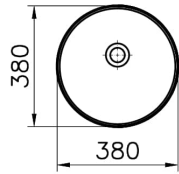

Collection: Geo

Technical Specifications

Body Material	FFC- Fire Fine Clay
Colour	
Countertop Usage	Bowl
Design Shape	Round
Designer	VALUE: Pentagon
Dimensions	38 x 38
Material	VALUE: Hygiene
Overflow Detail	Without Overflow
Packaged Dimensions (W×D×H)	415 x 185 x 440
Series	Geo
Siphon	Syphon Not Included
Tap Hole Detail	Without Tap Hole

VitrA

Geo Bowl

Product Code: 7421B003-0016

Warranty Period (Years) 10

Waste Set Not included waste set

2A Technical Drawing

Countertop use
Tezgahüstü kullanım
Aufsatzwaschtisch