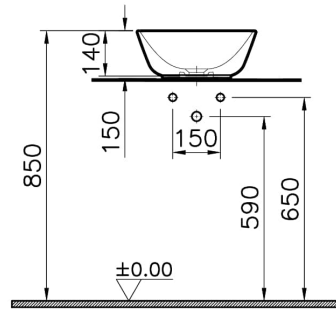

Collection: Geo

Technical Specifications

Body Material	FFC- Fire Fine Clay
Colour	
Countertop Usage	Bowl
Design Shape	Round
Designer	VALUE: Pentagon
Dimensions	38 x 38
Material	VALUE: Hygiene
Overflow Detail	Without Overflow
Packaged Dimensions (WxDxH)	415 x 185 x 440
Series	Geo
Siphon	Syphon Not Included
Tap Hole Detail	Without Tap Hole

VitrA

Geo Bowl

Product Code: 7421B083-0016

Warranty Period (Years) 10

Waste Set Not included waste set

2A Technical Drawing

Countertop use
Tezgahüstü kullanım
Aufsatzwaschtisch