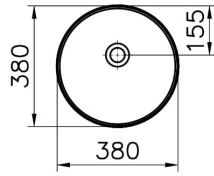

Collection: Geo

Technical Specifications

Body Material	FFC- Fire Fine Clay
Colour	
Countertop Usage	Bowl
Design Shape	Round
Designer	VALUE: Pentagon
Dimensions	38 x 38
Material	VALUE: Hygiene
Overflow Detail	Without Overflow
Packaged Dimensions (WxDxH)	415 x 185 x 440
Series	Geo
Siphon	Syphon Not Included
Tap Hole Detail	Without Tap Hole

VitrA

Geo Bowl

Product Code: 7421B083-0016

Warranty Period (Years) 10

Waste Set Not included waste set

2A Technical Drawing

Countertop use
Tezgahüstü kullanım
Aufsatzwaschtisch