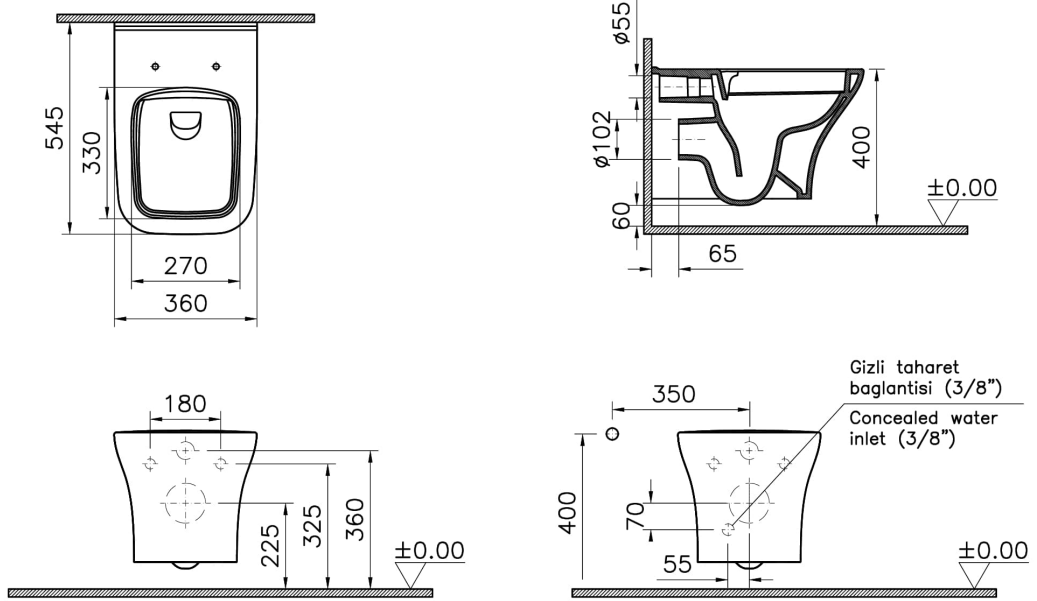

Collection:

Technical Specifications

Bidet Function	Without bidet pipe
Body Material	VC- Vitreous China
Colour	
Design Shape	Squarish
Designer	VALUE: VitrA Design Team
Dimensions	54
Inner Shape	Wash-down
Installation Detail	Concealed Installation
Material	VALUE: Hygiene
Rim Feature	SmoothFlush
Toilet Height from Floor	400 mm
Warranty Period (Years)	10

2A Technical Drawing

*Duvar kalınlığına göre ilave boru gerekebilir.

*Additional pipe may be required due to wall thickness

*Ein zusätzliches Ablaufrohr ist je nach Wandstärke erforderlich