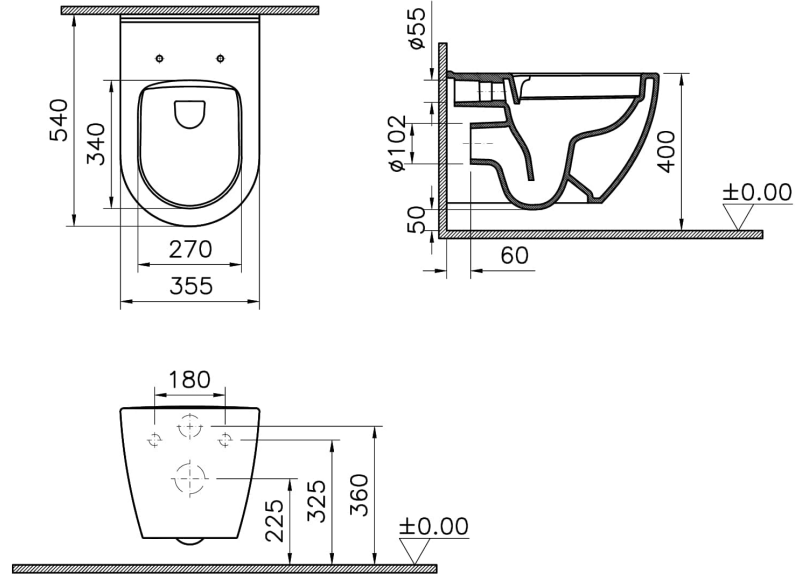

Collection:

Technical Specifications

Bidet Function	Without bidet pipe
Body Material	VC- Vitreous China
Certificates	VALUE: CE
Colour	
Design Shape	Round
Designer	VALUE: VitrA Design Team
Dimensions	54
Inner Shape	Wash-down
Installation Detail	Concealed Installation
Material	VALUE: Hygiene
Packaged Dimensions (W×D×H)	405 x 385 x 560
Rim Feature	SmoothFlush

VitrA

Mia Round Wall-hung WC

Product Code: 7510B003-0075

Toilet Height from Floor	400 mm
--------------------------	--------

Warranty Period (Years)	10
-------------------------	----

2A Technical Drawing

*Duvar kalınlığına göre ilave boru gerekebilir.

*Additional pipe may be required due to wall thickness

*Ein zusätzliches Ablaufrohr ist je nach Wandstärke erforderlich