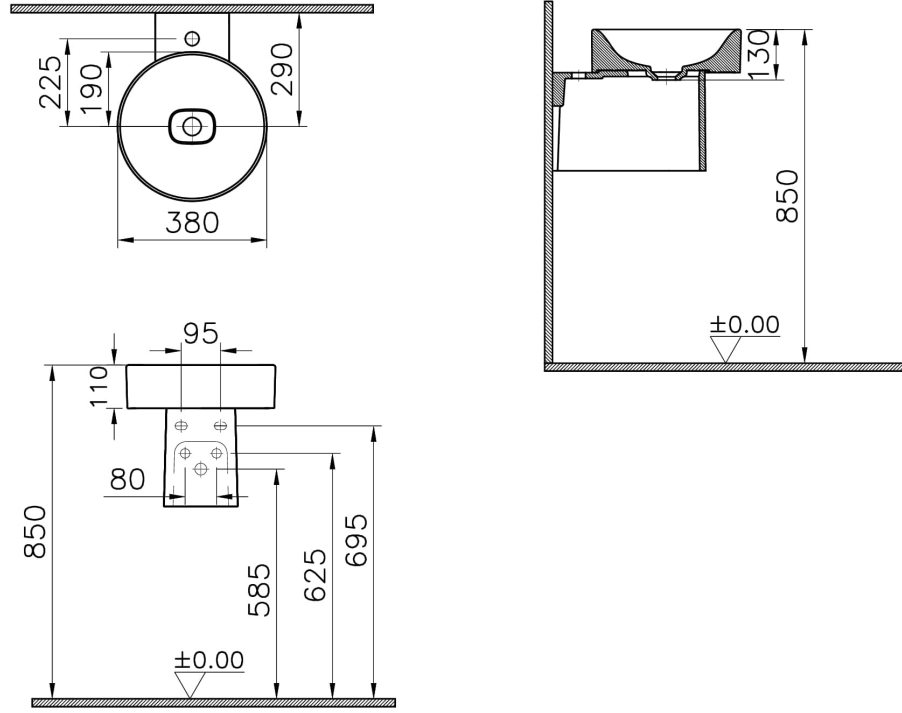

Collection: Metropole

Technical Specifications

Body Material	FFC- Fire Fine Clay
Colour	
Complementary Product	7542B403-1398
Designer	VALUE: VitrA Design Team
Material	VALUE: Hygiene
Packaged Dimensions (W×D×H)	420 x 210 x 320
Series	Metropole
Warranty Period (Years)	10

2A Technical Drawing

- Angle valves should be used without rosettes.
- Ara musluklar rozetsiz olarak kullanılmalidir.
- Eckventile ohne rosetten verwenden