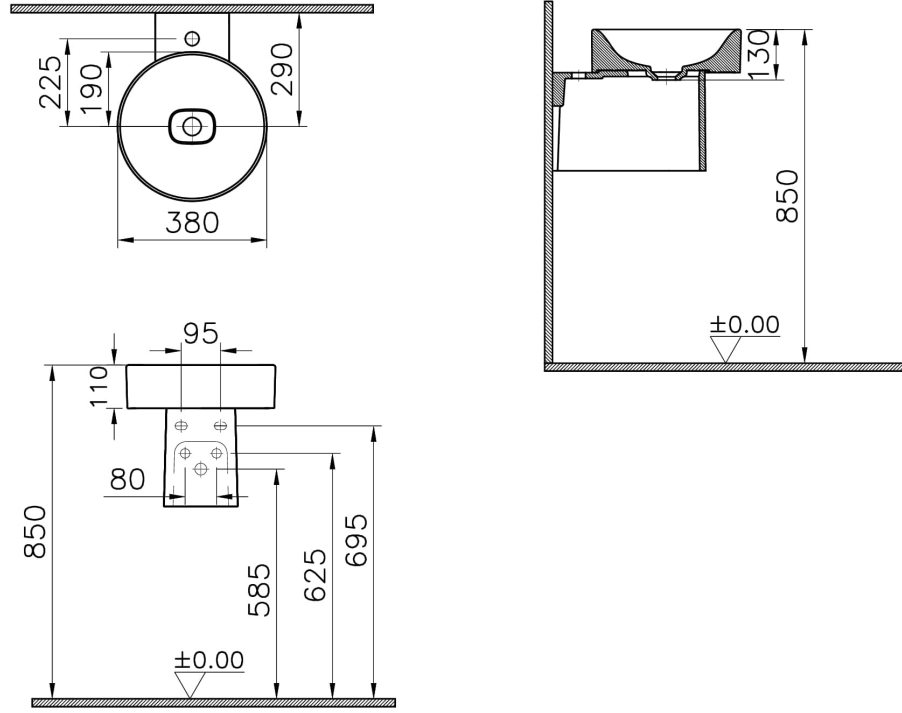

Collection: Metropole

Technical Specifications

Body Material	VC- Vitreous China
Colour	
Complementary Product	7542B403-1398
Designer	VALUE: VitrA Design Team
Material	VALUE: Hygiene
Packaged Dimensions (W×D×H)	420 x 210 x 320
Series	Metropole
Warranty Period (Years)	10

2A Technical Drawing

- Angle valves should be used without rosettes.
- Ara musluklar rozetsiz olarak kullanılmalidir.
- Eckventile ohne rosetten verwenden