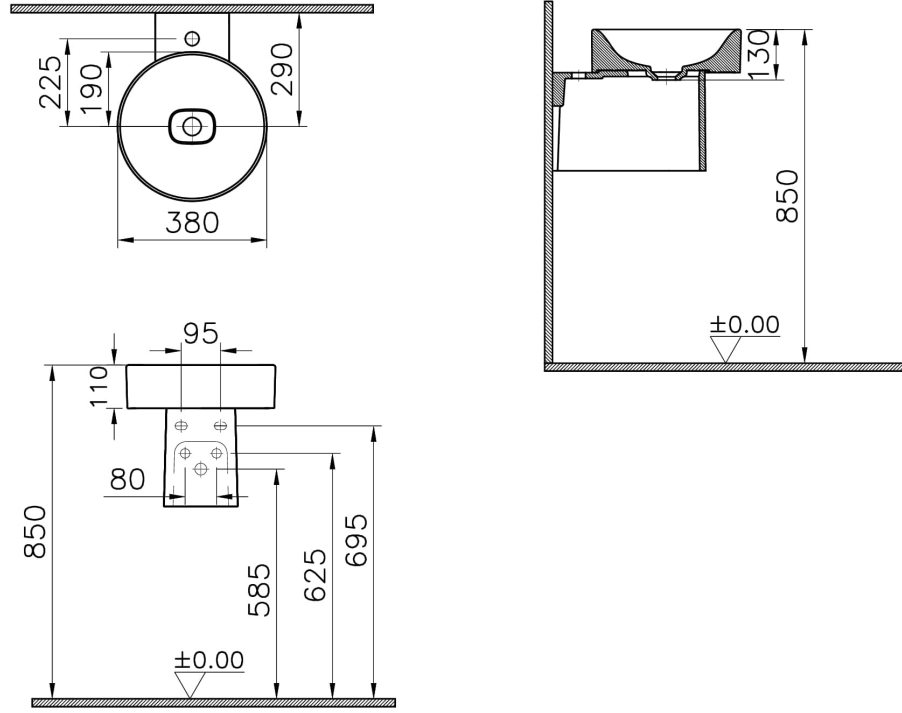

### Technical Specifications

Body Material	FFC- Fire Fine Clay
Certificates	VALUE: CE
Colour	
Complementary Product	7542B403-1398
Designer	VALUE: VitrA Design Team
Material	VALUE: Hygiene
Packaged Dimensions (W×D×H)	420 x 210 x 320
Series	Metropole
Warranty Period (Years)	10

## 2A Technical Drawing

- Angle valves should be used without rosettes.
- Ara musluklar rozetsiz olarak kullanılmalidir.
- Eckventile ohne rosetten verwenden