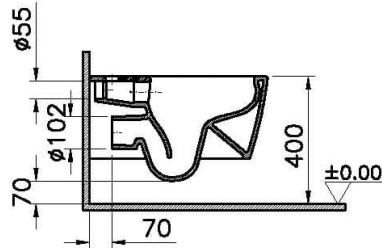

2A Technical Drawing

*Duvar kalınlığına göre ilave boru gerekebilir.

*Additional pipe may be required due to wall thickness

*Ein zusätzliches Ablaufrohr ist je nach Wandstärke erforderlich