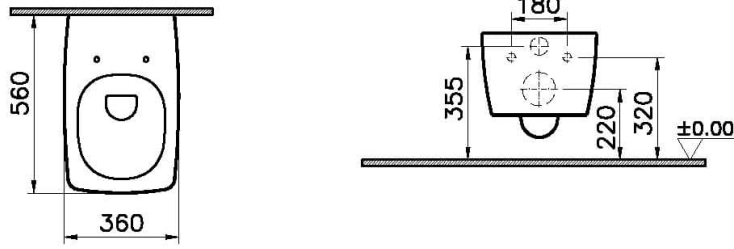

## Technical Specifications

Bidet Function	Without bidet pipe
Body Material	VC- Vitreous China
Certificates	VALUE: CE
Colour	
Design Shape	Squarish
Designer	VALUE: Noa
Dimensions	56
Inner Shape	Wash-down
Installation Detail	Concealed Installation
Material	VALUE: Hygiene
Packaged Dimensions (W×D×H)	430 x 390 x 605
Rim Feature	Rim-ex

Toilet Height from Floor	400 mm
--------------------------	--------

Warranty Period (Years)	10
-------------------------	----

## 2A Technical Drawing

\*Duvar kalınlığına göre ilave boru gerekebilir.

\*Additional pipe may be required due to wall thickness

\*Ein zusätzliches Ablaufrohr ist je nach Wandstärke erforderlich