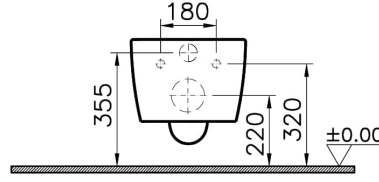

Collection:

Technical Specifications

Awards	Good Design
Bidet Function	Without bidet pipe
Body Material	VC- Vitreous China
Certificates	VALUE: CE
Colour	
Design Shape	Squarish
Designer	VALUE: Noa
Dimensions	56
Inner Shape	Wash-down
Installation Detail	Concealed Installation
Material	VALUE: Hygiene
Packaged Dimensions (W×D×H)	430 x 390 x 605

Rim Feature	Rim-ex
Toilet Height from Floor	400 mm
Warranty Period (Years)	10

2A Technical Drawing

*Duvar kalınlığına göre ilave boru gerekebilir
*Additional pipe may be required as to wall thickness