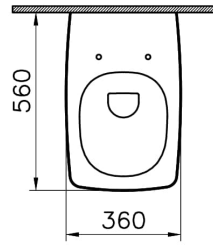

Collection:

Technical Specifications

Awards	Good Design
Bidet Function	Without bidet pipe
Body Material	VC- Vitreous China
Certificates	VALUE: CE
Colour	
Design Shape	Squarish
Designer	VALUE: Noa
Dimensions	56
Inner Shape	Wash-down
Installation Detail	Concealed Installation
Material	VALUE: Hygiene
Packaged Dimensions (W×D×H)	430 x 390 x 605

Rim Feature	Rim-ex
Toilet Height from Floor	400 mm
Warranty Period (Years)	10

2A Technical Drawing

*Duvar kalınlığına göre ilave boru gerekebilir
*Additional pipe may be required as to wall thickness