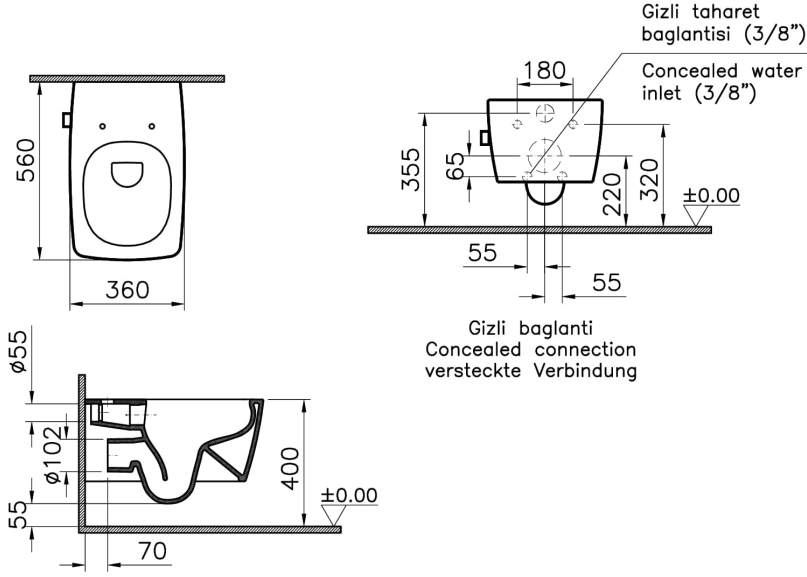

Collection: Metropole

Technical Specifications

| | |
|-----------------------------|------------------------|
| Bidet Function | With bidet pipe |
| Bidet Nozzle Detail | Integrated |
| Body Material | VC- Vitreous China |
| Colour | |
| Design Shape | Squarish |
| Designer | VALUE: Noa |
| Dimensions | 56 |
| Inner Shape | Wash-down |
| Installation Detail | Concealed Installation |
| Material | VALUE: Hygiene |
| Packaged Dimensions (W×D×H) | 430 x 390 x 605 |
| Rim Feature | Rim-ex |

| | |
|--------|-----------|
| Series | Metropole |
|--------|-----------|

| | |
|--------------------------|--------|
| Toilet Height from Floor | 400 mm |
|--------------------------|--------|

| | |
|-------------------------|----|
| Warranty Period (Years) | 10 |
|-------------------------|----|

2A Technical Drawing

*Duvar kalınlığına göre ilave boru gerekebilir.

*Additional pipe may be required due to wall thickness

*Ein zusätzliches Ablaufrohr ist je nach Wandstärke erforderlich