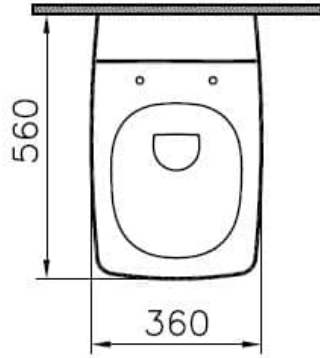

Collection:

Technical Specifications

Bidet Function	Without bidet pipe
Body Material	VC- Vitreous China
Colour	
Design Shape	Squarish
Designer	VALUE: Noa
Dimensions	56
Fresh	Yes
Inner Shape	Wash-down
Installation Detail	Concealed Installation
Material	VALUE: Hygiene
Packaged Dimensions (W×D×H)	430 x 390 x 605
Rim Feature	Rim-ex

Special Solutions	Fresh
Toilet Height from Floor	400 mm
Warranty Period (Years)	10

2A Technical Drawing

*Duvar kalınlığına göre ilave boru gerekebilir.

*Additional pipe may be required due to wall thickness