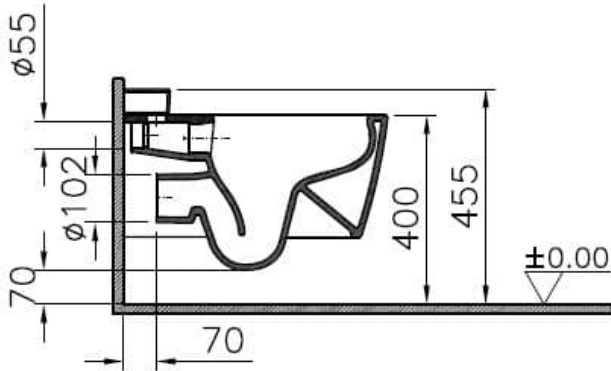

Collection:

Technical Specifications

Bidet Function	Without bidet pipe
Body Material	VC- Vitreous China
Colour	
Design Shape	Squarish
Designer	VALUE: Noa
Dimensions	56
Fresh	Yes
Inner Shape	Wash-down
Installation Detail	Concealed Installation
Material	VALUE: Hygiene
Packaged Dimensions (W×D×H)	430 x 390 x 605
Rim Feature	Rim-ex

Special Solutions	Fresh
Toilet Height from Floor	400 mm
Warranty Period (Years)	10

2A Technical Drawing

*Duvar kalınlığına göre ilave boru gerekebilir.

*Additional pipe may be required due to wall thickness

*Ein zusätzliches Ablaufrohr ist je nach Wandstärke erforderlich