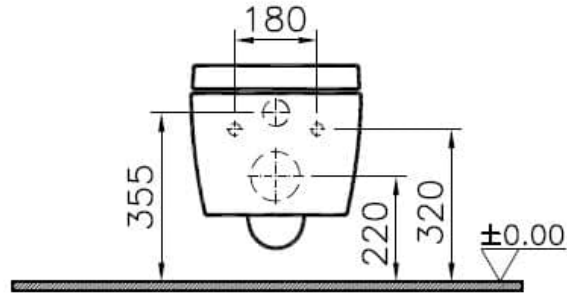

Collection:

Technical Specifications

Bidet Function	Without bidet pipe
Body Material	VC- Vitreous China
Colour	
Design Shape	Squarish
Designer	VALUE: Noa
Dimensions	56
Fresh	Yes
Inner Shape	Wash-down
Installation Detail	Concealed Installation
Material	VALUE: Hygiene
Packaged Dimensions (W×D×H)	430 x 390 x 605
Rim Feature	Rim-ex

Special Solutions	Fresh
Toilet Height from Floor	400 mm
Warranty Period (Years)	10

2A Technical Drawing

*Duvar kalınlığına göre ilave boru gerekebilir.

*Additional pipe may be required due to wall thickness

*Ein zusätzliches Ablaufrohr ist je nach Wandstärke erforderlich