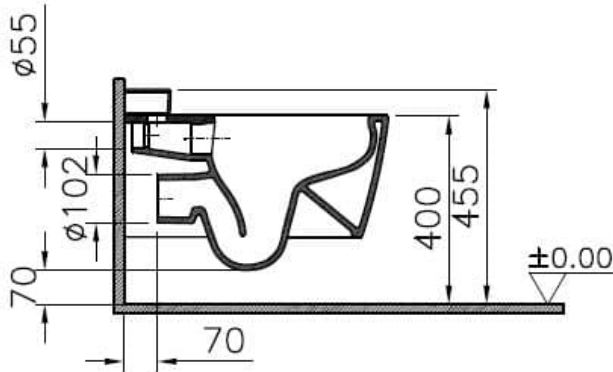

Collection: Metropole

Technical Specifications

Bidet Function	With bidet pipe
Bidet Nozzle Detail	Integrated
Body Material	VC- Vitreous China
Colour	
Design Shape	Squarish
Designer	VALUE: Noa
Dimensions	56
Fresh	Yes
Inner Shape	Wash-down
Installation Detail	Concealed Installation
Material	VALUE: Hygiene
Packaged Dimensions (W×D×H)	430 x 390 x 605

Rim Feature	Rim-ex
Series	Metropole
Special Solutions	Fresh
Toilet Height from Floor	400 mm
Warranty Period (Years)	10

2A Technical Drawing

- *Duvar kalınlıgına göre ilave boru gerekebilir.
- *Additional pipe may be required due to wall thickness
- *Ein zusatzliches Ablaufrohr ist je nach Wandstarke erforderlich