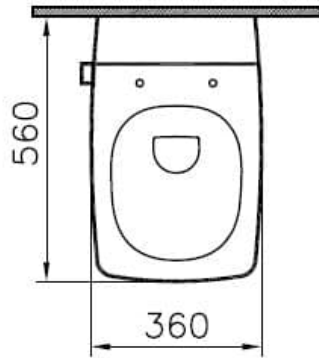

Collection: Metropole

Technical Specifications

Bidet Function	With bidet pipe
Bidet Nozzle Detail	Integrated
Body Material	VC- Vitreous China
Colour	
Design Shape	Squarish
Designer	VALUE: Noa
Dimensions	56
Fresh	Yes
Inner Shape	Wash-down
Installation Detail	Concealed Installation
Material	VALUE: Hygiene
Packaged Dimensions (W×D×H)	430 x 390 x 605

Rim Feature	Rim-ex
Series	Metropole
Special Solutions	Fresh
Toilet Height from Floor	400 mm
Warranty Period (Years)	10

2A Technical Drawing

- *Duvar kalınlıgına göre ilave boru gerekebilir.
- *Additional pipe may be required due to wall thickness
- *Ein zusatzliches Ablaufrohr ist je nach Wandstarke erforderlich