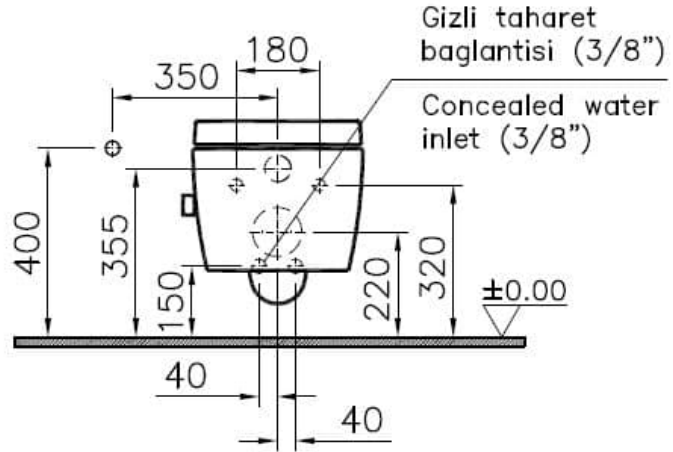

Collection: Metropole

Technical Specifications

Bidet Function	With bidet pipe
Bidet Nozzle Detail	Integrated
Body Material	VC- Vitreous China
Colour	
Design Shape	Squarish
Designer	VALUE: Noa
Dimensions	56
Fresh	Yes
Inner Shape	Wash-down
Installation Detail	Concealed Installation
Material	VALUE: Hygiene
Packaged Dimensions (W×D×H)	430 x 390 x 605

Rim Feature	Rim-ex
Series	Metropole
Special Solutions	Fresh
Toilet Height from Floor	400 mm
Warranty Period (Years)	10

2A Technical Drawing

- *Duvar kalınlıgına göre ilave boru gerekebilir.
- *Additional pipe may be required due to wall thickness
- *Ein zusatzliches Ablaufrohr ist je nach Wandstarke erforderlich