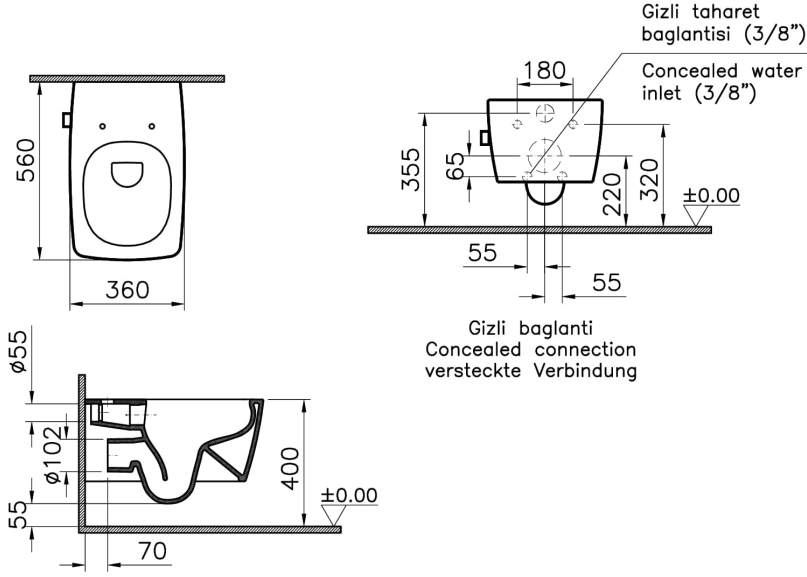

Collection: Metropole

Technical Specifications

Bidet Function	With bidet pipe
Bidet Nozzle Detail	Thermostatic
Body Material	VC- Vitreous China
Certificates	VALUE: NF
Colour	
Design Shape	Squarish
Designer	VALUE: Noa
Dimensions	56
Inner Shape	Wash-down
Installation Detail	Concealed Installation
Material	VALUE: Hygiene
Packaged Dimensions (W×D×H)	430 x 390 x 605

Rim Feature	Rim-ex
Series	Metropole
Toilet Height from Floor	400 mm
Warranty Period (Years)	10

2A Technical Drawing

*Duvar kalınlıgına göre ilave boru gerekebilir.

*Additional pipe may be required due to wall thickness

*Ein zustzliches Ablaufrohr ist je nach Wandstrke erforderlich