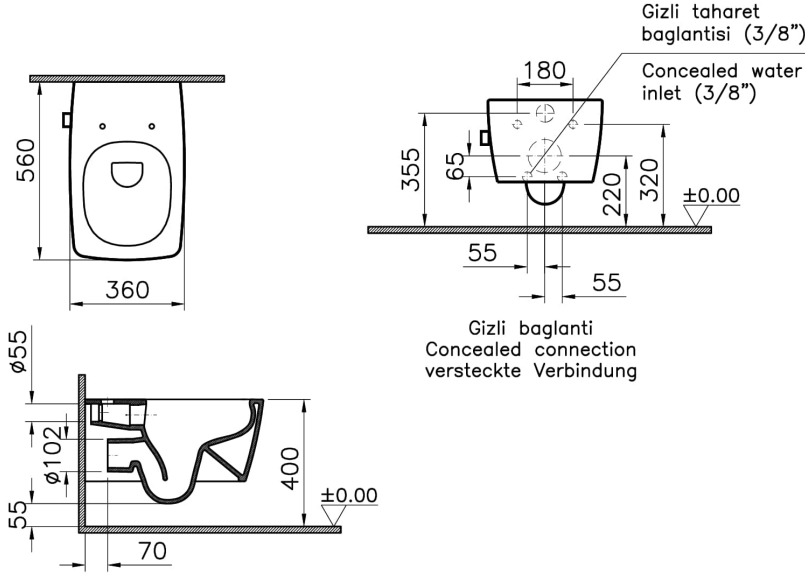

## Technical Specifications

Bidet Function	With bidet pipe
Bidet Nozzle Detail	Thermostatic
Body Material	VC- Vitreous China
Colour	
Design Shape	Squarish
Designer	VALUE: Noa
Dimensions	56
Fresh	Yes
Inner Shape	Wash-down
Installation Detail	Concealed Installation
Material	VALUE: Hygiene
Packaged Dimensions (W×D×H)	430 x 390 x 605

Rim Feature	Rim-ex
Series	Metropole
Special Solutions	Fresh
Toilet Height from Floor	400 mm
Warranty Period (Years)	10

## 2A Technical Drawing

\*Duvar kalınlıgına göre ilave boru gerekebilir.

\*Additional pipe may be required due to wall thickness

\*Ein zustzliches Ablaufrohr ist je nach Wandstrke erforderlich