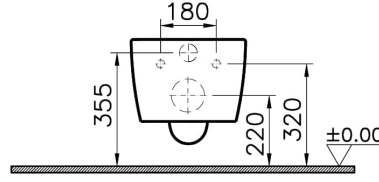

## Technical Specifications

|                             |                        |
|-----------------------------|------------------------|
| Bidet Function              | Without bidet pipe     |
| Body Material               | VC- Vitreous China     |
| Colour                      |                        |
| Design Shape                | Squarish               |
| Designer                    | VALUE: Noa             |
| Dimensions                  | 56                     |
| Inner Shape                 | Wash-down              |
| Installation Detail         | Concealed Installation |
| Material                    | VALUE: Hygiene         |
| Packaged Dimensions (WxDxH) | 430 x 390 x 605        |
| Rim Feature                 | Rim-ex                 |
| Toilet Height from Floor    | 400 mm                 |

## 2A Technical Drawing

\*Duvar kalınlığına göre ilave boru gerekebilir  
\*Additional pipe may be required as to wall thickness