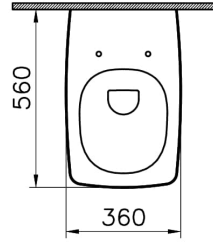

2A Technical Drawing