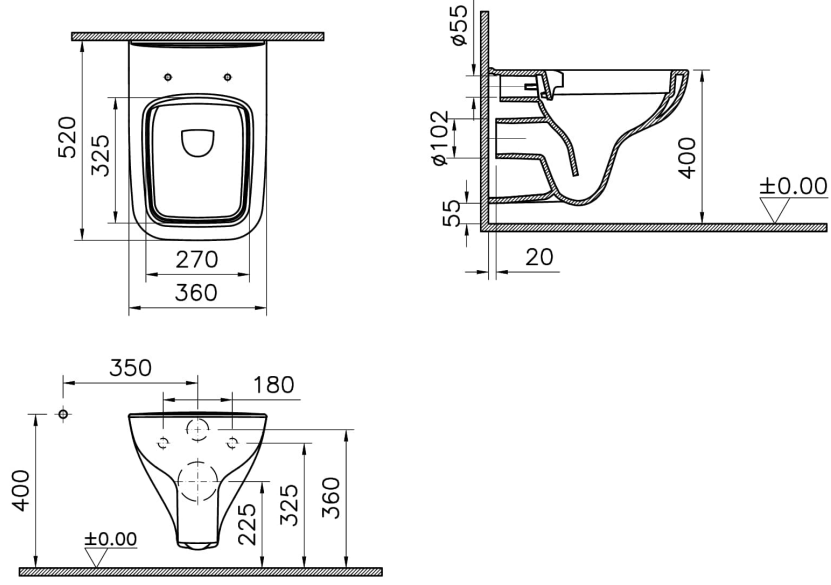

Collection: S20 Square

Technical Specifications

Bidet Function	With bidet pipe
Bidet Nozzle Detail	Standard
Body Material	VC- Vitreous China
Colour	
Design Shape	Squarish
Designer	VALUE: Noa
Dimensions	52
Inner Shape	Wash-down
Installation Detail	Wall Mounted - Open Fixation
Material	VALUE: Hygiene
Rim Feature	SmoothFlush
Series	S20 Square

Toilet Height from Floor	400 mm
--------------------------	--------

Warranty Period (Years)	10
-------------------------	----

2A Technical Drawing

Standart baglanti
Standard connection
Standard Verbindung